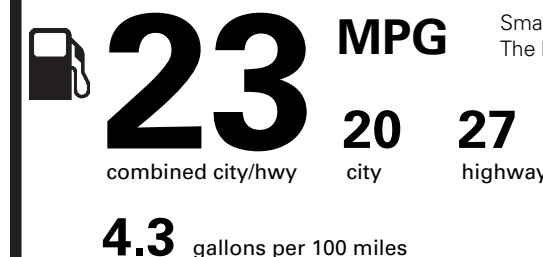

995.00

PRICE INFORMATION

BASE PRICE	\$33,490.00
TOTAL OPTIONS/OTHER	995.00
TOTAL VEHICLE & OPTIONS/OTHER	34,485.00
DESTINATION & DELIVERY	995.00

EPA DOT Fuel Economy and Environment

Gasoline Vehicle

Fuel Economy

Small SUVs range from 18 to 37 MPG. The best vehicle rates 136 MPGe.

You spend **\$1,000**

more in fuel costs over 5 years compared to the average new vehicle.

Annual fuel cost

\$1,550

Fuel Economy & Greenhouse Gas Rating (tailpipe only) Smog Rating (tailpipe only)