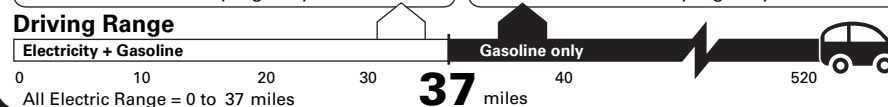

WARRANTY

- 3YR/36,000 BUMPER / BUMPER
- 5YR/60,000 ROADSIDE ASSIST
- 8YR/100,000 HYBRID UNIQUE COMPONENTS

INCLUDED ON THIS VEHICLE

(MSRP)

EQUIPMENT GROUP 700A

OPTIONAL EQUIPMENT/OTHER

2024 MODEL YEAR	
STAR WHITE METALLIC TRI-COAT	995.00
.18" MACHINED MAGNETIC ALUM WH	
.225/60R18 100H A/S BSW TIRES	
PHEV PREMIUM PACKAGE	4,530.00
.REVERSE BRAKE ASSIST	
.MEMORY PACKAGE	
.ACTIVE PARK ASSIST 2.0	
.360 CAMERA W/SPLIT VIEW	
.WIRELESS CHARGING	
.HEAD-UP DISPLAY	
.10-WAY POWER DRIVER SEAT	
PANORAMIC VISTA ROOF	1,595.00
CLASS II TRAILER TOW PACKAGE	495.00
FRONT LICENSE PLATE BRACKET	NO CHARGE

PRICE INFORMATION

BASE PRICE	$40,500.00
TOTAL OPTIONS/OTHER	7,615.00
TOTAL VEHICLE & OPTIONS/OTHER	48,115.00
DESTINATION & DELIVERY	1,495.00

EPA DOT

Fuel Economy and Environment

Plug-In Hybrid Vehicle Electricity-Gasoline

Fuel Economy Small SUVs range from 14 to 123 MPG. The best vehicle rates 140 MPGe.

Electricity + Gasoline
Charge Time: 3.4 hours (240V)

101 MPGe
combined city/highway

0.0 gallons per 100 miles
33 kW-hrs per 100 miles

Gasoline Only

40 MPG
combined city/highway

2.5 gallons per 100 miles

You save $5,000
in fuel costs over 5 years compared to the average new vehicle.

Annual fuel cost $950