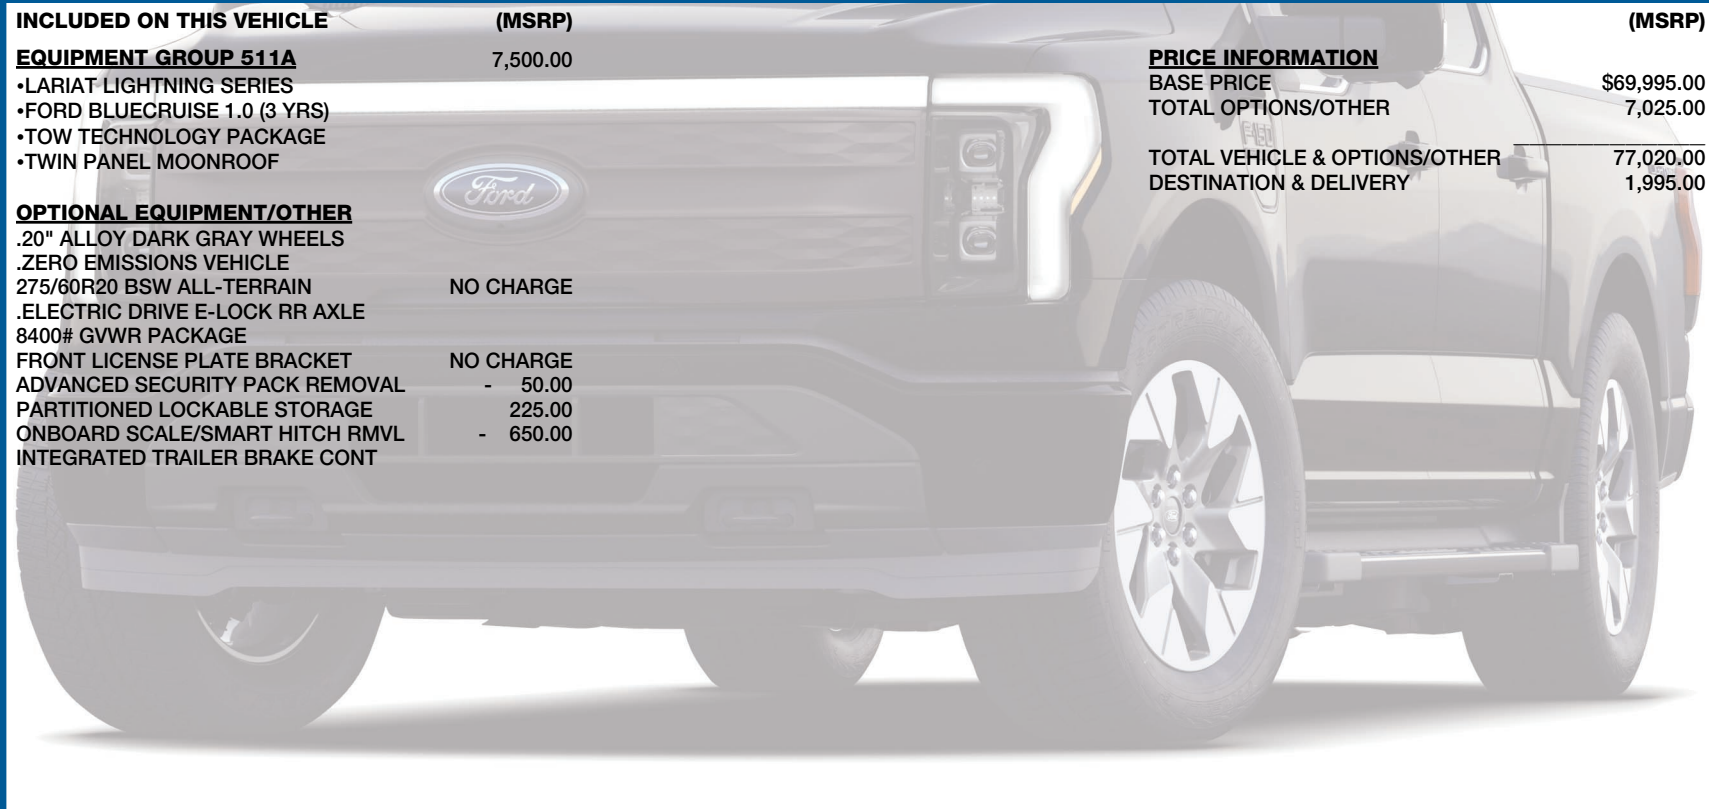

- 360-DEGREE CAMERA
- B&O SOUND SYSTEM, 8 SPKR
- BLIS W/CROSS-TRAFFIC ALERT
- CLASS IV TRAILER HITCH
- EVASIVE STEERING ASSIST
- FORDPASS CONNECT™ 4G HOTSPOT TELEMATICS MODEM
- FORWARD SENSING SYSTEM
- INTELL ADAPT CRUISE CTRL
- LANE-KEEPING SYSTEM
- POST-COLLISION BRAKING
- PRE-COLLISION ASSIST W/AEB
- SECURICODE, KEYLESS ENTRY
- SELECTABLE DRIVE MODES
- SYNC@4A W/EVR & 15.5" SCR N

SAFETY/SECURITY

- ADVANCED SECURITY PACK
- AIRBAGS - FRONT SEAT MOUNTED SIDE IMPACT
- AIRBAGS - SAFETY CANOPY@
- LED CTR HIGH MNT STOP LAMP
- PERIMETER ALARM
- SOS POST-CRASH ALERT SYSTM™

WARRANTY

- 3YR/36,000 BUMPER / BUMPER
- 5YR/60,000 POWERTRAIN
- 5YR/60,000 ROADSIDE ASSIST
- 5YR/60,000 SAFETY RESTRAINT SYS
- 8YR/100,000 ELECTRIC VEHICLE COMPONENTS

INCLUDED ON THIS VEHICLE

(MSRP)

EQUIPMENT GROUP 511A

7,500.00

- LARIAT LIGHTNING SERIES
- FORD BLUECRUISE 1.0 (3 YRS)
- TOW TECHNOLOGY PACKAGE
- TWIN PANEL MOONROOF

PRICE INFORMATION

BASE PRICE	$69,995.00
TOTAL OPTIONS/OTHER	7,025.00
TOTAL VEHICLE & OPTIONS/OTHER	77,020.00
DESTINATION & DELIVERY	1,995.00

OPTIONAL EQUIPMENT/OTHER

.20" ALLOY DARK GRAY WHEELS	
.ZERO EMISSIONS VEHICLE	
275/60R20 BSW ALL-TERRAIN	NO CHARGE
.ELECTRIC DRIVE E-LOCK RR AXLE	
8400# GVWR PACKAGE	
FRONT LICENSE PLATE BRACKET	NO CHARGE
ADVANCED SECURITY PACK REMOVAL	- 50.00
PARTITIONED LOCKABLE STORAGE	225.00
ONBOARD SCALE/SMART HITCH RMVL	- 650.00
INTEGRATED TRAILER BRAKE CONT	

EPA DOT Fuel Economy and Environment

Electric Vehicle

Fuel Economy

70 MPGe
combined city/hwy

Standard Pickup Trucks range from 12 to 70 MPGe. The best vehicle rates 132 MPGe.

You save **$3,000** in fuel costs over 5 years compared to the average new vehicle.

Driving Range

Charge Time: 10.1 hours (240V)

Annual fuel cost

$1,000