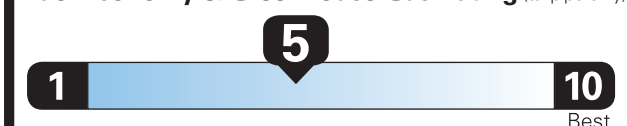

SAFETY/SECURITY

- ADVANCETRAC™ WITH RSC®
- AIRBAG-DRIVER/PASS KNEE
- AIRBAGS - DUAL STAGE FRONT
- AIRBAGS - FRONT SEAT MOUNTED SIDE IMPACT
- AIRBAGS - SAFETY CANOPY®
- INDIV TIRE PRESS MONIT SYS
- LATCH CHILD SAFETY SYSTEM
- PERIMETER ALARM
- PERSONAL SAFETY SYSTEM™
- SOS POST-CRASH ALERT SYS™

WARRANTY

- 3YR/36,000 BUMPER / BUMPER
- 5YR/60,000 POWERTRAIN
- 5YR/60,000 ROADSIDE ASSIST

INCLUDED ON THIS VEHICLE

(MSRP)

EQUIPMENT GROUP 250A

OPTIONAL EQUIPMENT/OTHER

- P275/45R21 A/S BSW TIRES
- 2ND RW SPLT BENCH W/E-Z ENTRY
- 50 STATE EMISSIONS
- CLASS IV TRAILER TOW PACKAGE
- 4G LTE WI-FI HOTSPOT CREDIT
- 360-DEGREE CAMERA CREDIT
- 21" ALUMINUM WHEELS
- FRONT LICENSE PLATE BRACKET

NO CHARGE
NO CHARGE
545.00
- 20.00
- 500.00
695.00
NO CHARGE

DEALER INSTALLED OPTIONS

- Cargo Mat
- Wheel Lock Kit

160.00
75.00

PRICE INFORMATION

BASE PRICE $48,455.00
TOTAL OPTIONS/OTHER 955.00

TOTAL VEHICLE & OPTIONS/OTHER 49,410.00
DESTINATION & DELIVERY 1,595.00

TOTAL BEFORE DISCOUNTS 51,005.00
ST LINE 4WD DISC - 750.00

TOTAL SAVINGS - 750.00

Fuel Economy and Environment

Gasoline Vehicle

Fuel Economy

23 MPG

combined city/hwy

20

city

27

highway

4.3 gallons per 100 miles

Standard SUVs range from 13 to 102 MPG. The best vehicle rates 140 MPGe.

You spend
$2,000

more in fuel costs over 5 years compared to the average new vehicle.

Annual fuel cost

$2,350

Fuel Economy & Greenhouse Gas Rating (tailpipe only)

This vehicle emits 387 grams CO₂ per mile. The best emits 0 grams per mile (tailpipe only). Producing and distributing fuel also create emissions; learn more at fueleconomy.gov.