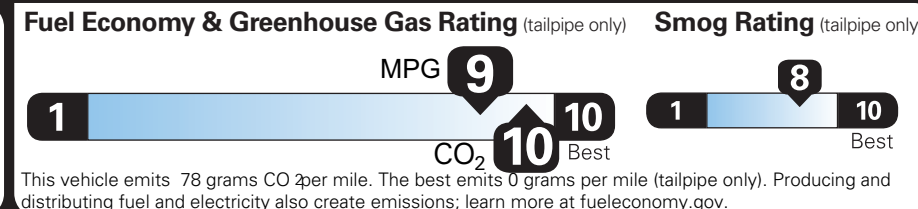

Actual results will vary for many reasons, including driving conditions and how you drive and maintain your vehicle. The average new vehicle gets 28 MPG and costs $9,750 to fuel over 5 years. Cost estimates are based on 15,000 miles per year at $3.60 per gallon and $.15 per kW-hr. This is a dual fueled automobile. MPGe is miles per gasoline gallon equivalent. Vehicle emissions are a significant cause of climate change and smog.

fueleconomy.gov

Calculate personalized estimates and compare vehicles

GOVERNMENT 5-STAR SAFETY RATINGS

Overall Vehicle Score ★★★★★

Based on the combined ratings of frontal, side and rollover. Should ONLY be compared to other vehicles of similar size and weight.

Frontal Crash Driver Passenger ★★★★★

Based on the risk of injury in a frontal impact. Should ONLY be compared to other vehicles of similar size and weight.

Side Crash Front seat Rear seat ★★★★★

Based on the risk of injury in a side impact.

Rollover ★★★★★

Based on the risk of rollover in a single-vehicle crash.

Star ratings range from 1 to 5 stars (★★★★★), with 5 being the highest. Source: National Highway Traffic Safety Administration (NHTSA). www.safercar.gov or 1-888-327-4236

FordPass Connect™

Download the FordPass™ app* and you can:

1. **Access Vehicle Control Features**
2. Remotely start, lock and unlock your vehicle.
   - Locate your vehicle and check approximate fuel range.
   - Receive vehicle health alerts.

1. **Activate 4G LTE Wi-Fi Hotspot**
2. New vehicles include a 3-month or 3GB data (whichever comes first) Wi-Fi trial.
   - Connect up to ten Wi-Fi-equipped devices.

The FordPass Connect™ modem is active and sending vehicle data (e.g., diagnostics) to Ford. See in-vehicle Settings for connectivity options.

Insist on Ford Protect! The only extended service plan fully backed by Ford and honored at every Ford dealership in the U.S., Canada and Mexico. See your Ford dealer or visit www.FordOwner.com.

WARNING: Operating, servicing and maintaining a passenger vehicle, pickup truck, van, or off-road vehicle can expose you to chemicals including engine exhaust, carbon monoxide, phthalates, and lead, which are known to the State of California to cause cancer and birth defects or other reproductive harm. To minimize exposure, avoid breathing exhaust, do not idle the engine except as necessary, service your vehicle in a well-ventilated area and wear gloves or wash your hands frequently when servicing your vehicle. For more information go to www.P65Warnings.ca.gov/passenger-vehicle.

SCAN OR TEXT 1FRUA32218 TO 48028

www.ford.com/help/privacy-terms/

RAMP ONE	RA84	RAIL	TOTAL MSRP $49,610.00
RAMP TWO	ITEM #: 72-8462 O/T 2		

Whether you decide to lease or finance your vehicle, you'll find the choices that are right for you. See your dealer for details or visit www.ford.com/finance.

RC251 N RB 2X 430 005931 03 25 24