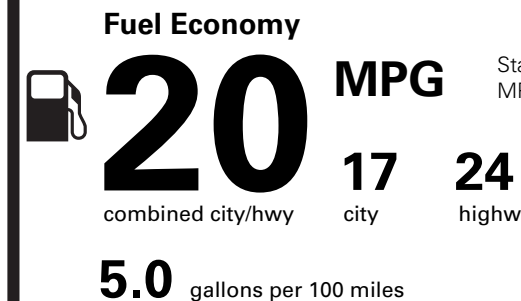

PRICE INFORMATION

Table showing base price (\$79,225.00), total options/other (\$3,650.00), and total vehicle & options/other (\$82,875.00).

BLACK LABEL MEMBER PRIVILEGES

- 4 year/50,000 Mile Premium Maintenance Plan
Remote New Vehicle Delivery
Remote service pickup and re-delivery (50 Mile Radius)
Anytime car wash
Travel Collection
Lincoln Access Rewards (70,000 Welcome Points)

Privileges available across Black Label dealer network. See your Lincoln Black Label Dealership for complete details.

Main pricing table with columns for RAMP ONE, RAMP TWO, CONVOY, and TOTAL MSRP (\$84,270.00). Includes VIN RA041 N RD 2X 425 000152 01 04 24.

EPA DOT Fuel Economy and Environment

Gasoline Vehicle

Standard SUVs range from 13 to 102 MPG. The best vehicle rates 140 MPGe.

You spend \$3,750

more in fuel costs over 5 years compared to the average new vehicle.

Actual results will vary for many reasons, including driving conditions and how you drive and maintain your vehicle. The average new vehicle gets 28 MPG and costs \$9,750 to fuel over 5 years.

fueleconomy.gov