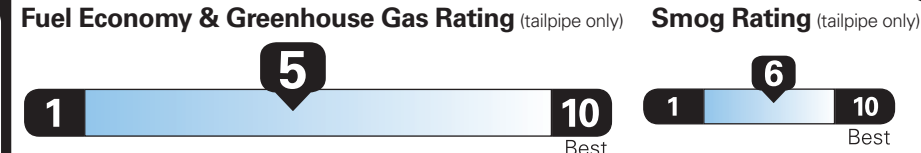

SAFETY/SECURITY

- ADVANCETRAC™ WITH RSC®
- AIRBAG-DRIVER/PASS KNEE
- AIRBAGS - DUAL STAGE FRONT
- AIRBAGS - FRONT SEAT
  MOUNTED SIDE IMPACT
- AIRBAGS - SAFETY CANOPY®
- INDIV TIRE PRESS MONIT SYS
- LATCH CHILD SAFETY SYSTEM
- PERSONAL SAFETY SYSTEM™
- SECURILOCK® ANTI-THEFT SYS
- SOS POST-CRASH ALERT SYS™

WARRANTY

- 3YR/36,000 BUMPER / BUMPER
- 5YR/60,000 POWERTRAIN
- 5YR/60,000 ROADSIDE ASSIST

INCLUDED ON THIS VEHICLE

(MSRP)

EQUIPMENT GROUP 100A

OPTIONAL EQUIPMENT/OTHER

- BLACK APPEARANCE PACKAGE 1,295.00
- .19" HI GLOSS BLK-PTD ALUM WHL
- .245/55R19 A/S BSW TIRES
- .BLACK BADGES
- .REAR PAINTED BUMPER-BODY CLR
- .LOWER BODYDSIDE MLDG - BLACK
- .MIRROR CAPS - PILLAR BLACK
- .REAR PARKING SENSORS
- 50 STATE EMISSIONS NO CHARGE
- MINI SPARE WHL/TIRE 100.00
- ROOF-RACK SIDE RAILS - BLACK 165.00
- FRONT LICENSE PLATE BRACKET NO CHARGE

PRICE INFORMATION

BASE PRICE	$38,465.00
TOTAL OPTIONS/OTHER	1,560.00
TOTAL VEHICLE & OPTIONS/OTHER	40,025.00
DESTINATION & DELIVERY	1,495.00

EPA DOT Fuel Economy and Environment

Gasoline Vehicle

Fuel Economy

23 MPG
combined city/hwy

21 city

28 highway

4.3 gallons per 100 miles

Small SUVs range from 14 to 123 MPG. The best vehicle rates 140 MPGe.

You spend $2,000

more in fuel costs over 5 years compared to the average new vehicle.

Annual fuel cost $2,350

This vehicle emits 380 grams CO₂ per mile. The best emits 0 grams per mile (tailpipe only). Producing and distributing fuel also create emissions; learn more at fueleconomy.gov.

Actual results will vary for many reasons, including driving conditions and how you drive and maintain your vehicle. The average new vehicle gets 28 MPG and costs $9,750 to fuel over 5 years. Cost estimates are based on 15,000 miles per year at $3.60 per gallon. MPGe is miles per gasoline gallon equivalent. Vehicle emissions are a significant cause of climate change and smog.

fueleconomy.gov

Calculate personalized estimates and compare vehicles

GOVERNMENT 5-STAR SAFETY RATINGS

Overall Vehicle Score ★ ★ ★ ★ ★

Based on the combined ratings of frontal, side and rollover. Should ONLY be compared to other vehicles of similar size and weight.

Frontal Crash Driver ★ ★ ★ ★ ★
Passenger ★ ★ ★ ★ ★

Based on the risk of injury in a frontal impact. Should ONLY be compared to other vehicles of similar size and weight.

Side Crash Front seat ★ ★ ★ ★ ★
Rear seat ★ ★ ★ ★ ★

Based on the risk of injury in a side impact.

Rollover ★ ★ ★ ★

Based on the risk of rollover in a single-vehicle crash.

Star ratings range from 1 to 5 stars (★ ★ ★ ★ ★), with 5 being the highest. Source: National Highway Traffic Safety Administration (NHTSA). www.safercar.gov or 1-888-327-4236

FordPass Connect™

Download the FordPass™ app* and you can:

1. **Access Vehicle Control Features**
2. Remotely start, lock and unlock your vehicle.
   - Locate your vehicle and check approximate fuel range.
   - Receive vehicle health alerts.

1. **Activate 4G LTE Wi-Fi Hotspot**
2. New vehicles include a 3-month or 3GB data (whichever comes first) Wi-Fi trial.
   - Connect up to ten Wi-Fi-equipped devices.

The FordPass Connect™ modem is active and sending vehicle data (e.g., diagnostics) to Ford. See in-vehicle Settings for connectivity options.

Insist on Ford Protect! The only extended service plan fully backed by Ford and honored at every Ford dealership in the U.S., Canada and Mexico. See your Ford dealer or visit www.FordOwner.com.

WARNING: Operating, servicing and maintaining a passenger vehicle, pickup truck, van, or off-road vehicle can expose you to chemicals including engine exhaust, carbon monoxide, phthalates, and lead, which are known to the State of California to cause cancer and birth defects or other reproductive harm. To minimize exposure, avoid breathing exhaust, do not idle the engine except as necessary, service your vehicle in a well-ventilated area and wear gloves or wash your hands frequently when servicing your vehicle. For more information go to www.P65Warnings.ca.gov/passenger-vehicle.

SCAN OR TEXT 2FRBA83961 TO 48028

www.ford.com/help/privacy-terms/