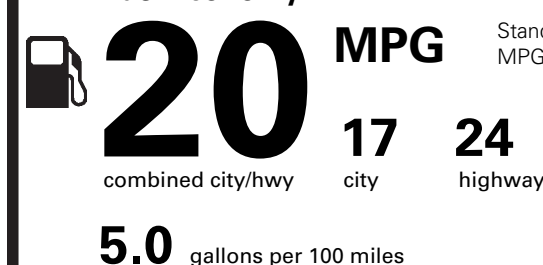

FUNCTIONAL

- 360 DEGREE CAMERA
- ADAPTIVE SUSPENSION
- CRUISE CONTROL
- INTELLIGENT ACCESS W/PUSH BUTTON START
- LANE-KEEPING SYSTEM
- LINCOLN CONNECT - 4G MODEM WITH WIFI CAPABILITY
- LINCOLN DRIVE MODES
- RAIN-SENSING WIPERS
- REMOTE KEYLESS ENTRY
- REMOTE START
- SECURICODE™ KEYLESS KEYPAD
- SYNC3® W/ VOICE ACT NAV

SAFETY/SECURITY

- ADVANCETRAC WITH RSC
- AIRBAGS - SAFETY CANOPY
- AIRBAGS-DRVR&PASS KNEE
- AIRBAGS-DUAL-STAGE FRONT
- AUTO HIGH BEAMS
- PERIMETER ALARM
- PERSONAL SAFETY SYSTEM™
- PRE-COLLISION ASSIST W/AEB
- TIRE PRESSURE MONITOR SYS

WARRANTY

- 4YR/50K MILE WARRANTY
- 4YR/50K PICKUPDELIVERY SVC
- 6YR/70K MI POWERTRAIN WARR

INCLUDED ON THIS VEHICLE

1. **EQUIPMENT GROUP 202A**
   •ELEMENTS PACKAGE PLUS
   •LINCOLN CO-PILOT 360 PLUS PKG
   •22" MACH ALLOY WHL W/ORNAMENT
   •LUXURY PACKAGE
   •CLASS IV TRAILER TOW PACKAGE
   •ILLUMINATION PACKAGE

(MSRP)

10,645.00

OPTIONAL EQUIPMENT/OTHER

1. 2021 MODEL YEAR
   PRISTINE WHITE
   P275/40R22 107 W-RATED TIRES
   FLOOR LINERS,FRONT & 2ND ROW
   50 STATE EMISSIONS
   CONVENIENCE PACKAGE
   FRONT LICENSE PLATE BRACKET

695.00
160.00
NO CHARGE
2,100.00
NO CHARGE

PRICE INFORMATION

BASE PRICE	59,450.00
TOTAL OPTIONS/OTHER	13,600.00
TOTAL VEHICLE & OPTIONS/OTHER	73,050.00
DESTINATION & DELIVERY	1,095.00
TOTAL BEFORE DISCOUNTS	74,145.00
EQUIPMENT GROUP SAVINGS	- 1,020.00

(MSRP)

EPA DOT Fuel Economy and Environment

Gasoline Vehicle

Fuel Economy

Standard SUVs range from 13 to 101 MPG. The best vehicle rates 141 MPGe.

You spend **$2,500**

more in fuel costs over 5 years compared to the average new vehicle.

Annual fuel cost **$2,000**