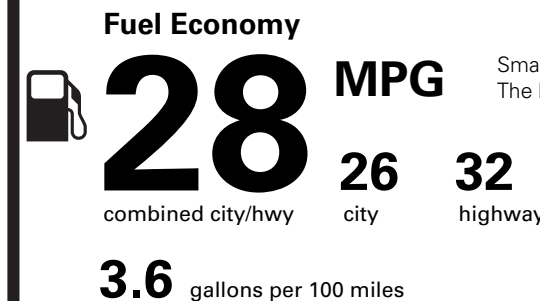

PRICE INFORMATION

Table showing base price, total options, and total savings.

EPA DOT

Fuel Economy and Environment

Gasoline Vehicle

Small SUVs range from 14 to 123 MPG. The best vehicle rates 140 MPGe.

You save \$0 in fuel costs over 5 years compared to the average new vehicle.