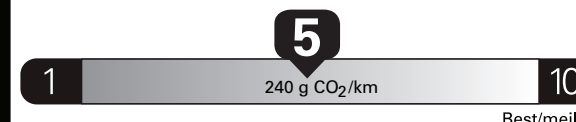

Annual fuel **COST**
for an annual distance of 20,000 km, and an average fuel price of $1.45 per litre

$ 2 958

Coût annuel en carburant

pour une distance annuelle de 20 000 km, et un prix moyen du carburant de 1,45 $ par litre

Small SUVs range from /
Les petits VUS font entre

1.9 - 16.5 L_e/100 km

L_e is gasoline litre equivalent
L_e signifie litre équivalent d'essence

Carbon Dioxide Rating / Indice de dioxyde de carbone

Tailpipe emissions only / Émissions du tuyau d'échappement seulement

Smog Rating / Indice de Smog