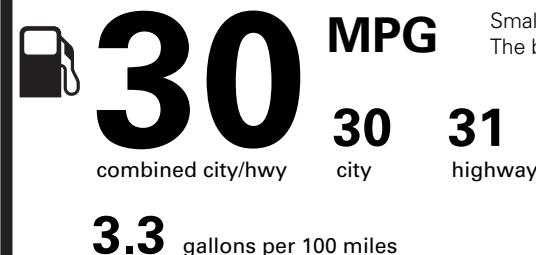

- ADVANCETRAC™ WITH RSC
- AIRBAGS-DUAL-STAGE FRONT
- AIRBAGS-SIDE IMPACT/SAFETY CANOPY SIDE AIR CURTAINS
- AUTO HIGH BEAMS
- PERIMETER ALARM
- PERSONAL SAFETY SYSTEM™
- PRE-COLLISION ASSIST W/AEB
- SOS POST-CRASH ALERT SYS™
- TIRE PRESSURE MONITOR SYS

WARRANTY

- 4YR/50K MILE WARRANTY
- 4YR/50K PICKUPDELIVERY SVC
- 6YR/70K MI POWERTRAIN WARR

INCLUDED ON THIS VEHICLE

(MSRP)

EQUIPMENT GROUP 201A

OPTIONAL EQUIPMENT/OTHER

- 2.0L GTDI FHEV 1,500.00
- SMILE STATE DISCOUNT - 1,500.00
- 50 STATE EMISSIONS NO CHARGE
- BLUECRUISE EQUIP: 90 DAY TRIAL NO CHARGE
- FRONT LICENSE PLATE BRACKET NO CHARGE

PRICE INFORMATION

BASE PRICE	$54,750.00
TOTAL OPTIONS/OTHER	
TOTAL VEHICLE & OPTIONS/OTHER	54,750.00
DESTINATION & DELIVERY	1,595.00

RESIDENCY RESTRICTIONS APPLY TO DISCOUNTS/SAVINGS - BASED ON CUSTOMER ZIP CODE. SEE DEALER FOR DETAILS.

TOTAL MSRP $56,345.00

RAMP ONE

CA7L

RAMP TWO

CONVOY

ITEM #:

67-S202 O/T 2

Whether you decide to lease or finance your vehicle, you'll find the choices that are right for you. See your Lincoln Dealer for details or visit www.lincolnafs.com.

RB023 N RD82X 435 001149 02 02 24

This label is affixed pursuant to the Federal Automobile Information Disclosure Act. Gasoline, License, and Title Fees, State and Local taxes are not included. Dealer installed options or accessories are not included unless listed above.

EPA DOT Fuel Economy and Environment

Gasoline Vehicle

Fuel Economy

Small SUVs range from 14 to 123 MPG. The best vehicle rates 140 MPGe.

You save $750

in fuel costs over 5 years compared to the average new vehicle.

Annual fuel cost $1,800