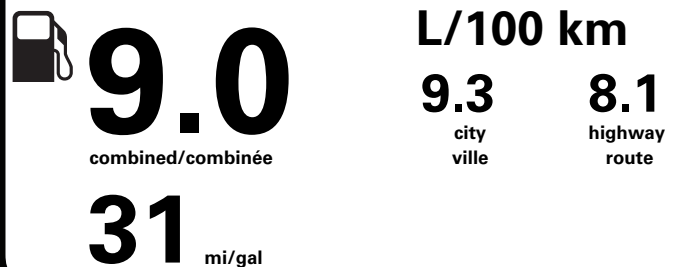

Fuel Consumption / Consommation de carburant

Annual fuel **COST**
for an annual distance of 20,000 km, and an average fuel price of $1.45 per litre

$ 2 610

Coût annuel en carburant

pour une distance annuelle de 20 000 km, et un prix moyen du carburant de 1,45 $ par litre

Small SUVs range from /
Les petits VUS font entre

1.9 - 16.5 L_e/100 km

L_e is gasoline litre equivalent
L_e signifie litre équivalent d'essence

Carbon Dioxide Rating / Indice de dioxyde de carbone

Tailpipe emissions only / Émissions du tuyau d'échappement seulement

Smog Rating / Indice de Smog

Estimates are based on Government of Canada approved criteria and testing methods. Vehicle's actual fuel consumption will vary.

Estimations établies selon des méthodes d'essai et des critères approuvés par le gouvernement du Canada. La consommation de carburant réelle du véhicule variera.

For more information visit

vehicles.nrcan.gc.ca

Pour plus d'information visitez

vehicules.nrcan.gc.ca

U.S. GOVERNMENT SAFETY RATINGS
COTES DE SÉCURITÉ DU GOUVERNEMENT AMÉRICAIN

Overall Vehicle Score / Cote globale du véhicule	★★★★★
Frontal Crash / Collision frontale	★★★★★
Side Crash / Collision latérale	★★★★★
Rollover / Capotage	★★★★

Star ratings range from 1 to 5 stars (*****), with 5 being the highest. Les cotes varient de 1 à 5 étoiles (*****), 5 étant la cote la plus élevée.

Source: U.S. National Highway Traffic Safety Administration
For more information / Pour de plus amples renseignements
www.safercar.gov

3FMCR9B63RRE66524