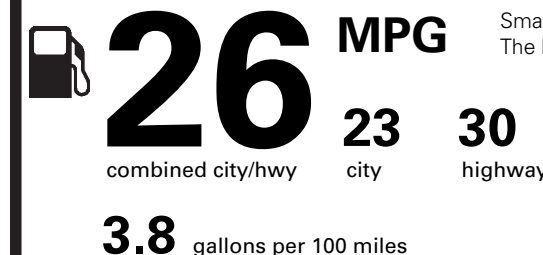

NO CHARGE
795.00

PRICE INFORMATION

BASE PRICE	\$28,100.00
TOTAL OPTIONS/OTHER	795.00
TOTAL VEHICLE & OPTIONS/OTHER	28,895.00
DESTINATION & DELIVERY	995.00

EPA DOT Fuel Economy and Environment

Gasoline Vehicle

Fuel Economy

Small SUVs range from 18 to 37 MPG. The best vehicle rates 136 MPGe.

You spend **\$250**

more in fuel costs over 5 years compared to the average new vehicle.

Annual fuel cost

\$1,400

Fuel Economy & Greenhouse Gas Rating (tailpipe only) Smog Rating (tailpipe only)