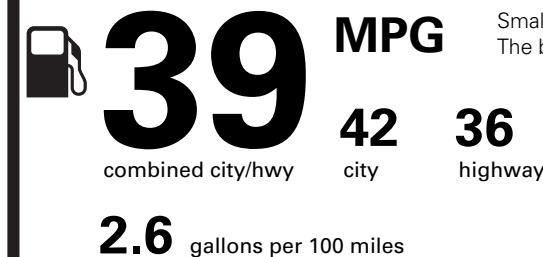

FUNCTIONAL

- 360-DEGREE CAMERA
- ADAPTIVE CRUISE CONTROL
- BLIS W/CROSS-TRAFFIC ALERT
- CNCTD NAV (1-YR TRIAL)
- EVASIVE STEERING ASSIST
- FRONT PARKING SENSORS
- PEDESTRIAN ALERT SOUNDER
- REAR PARKING SENSORS
- REFRESH95
- REMOTE START SYSTEM
- REVERSE BRAKE ASSIST
- SIRIUSXM® W/360L- NA AK&HI
- SPORT-TUNED SUSPENSION
- SYNC®4 W/EVR & 13.2" SCRIN
- WIRELESS CHARGING PAD

SAFETY/SECURITY

- ADVANCETRAC™ WITH RSC®
- AIRBAG - DRIVER KNEE
- AIRBAGS - DUAL STAGE FRONT
- AIRBAGS - FRONT SEAT MOUNTED SIDE IMPACT
- AIRBAGS - SAFETY CANOPY®
- LATCH CHILD SAFETY SYSTEM
- PERIMETER ALARM
- SOS POST-CRASH ALERT SYSTM™
- TIRE PRESSURE MONIT SYS

WARRANTY

- 3YR/36,000 BUMPER / BUMPER
- 5YR/60,000 ROADSIDE ASSIST
- 8YR/100,000 HYBRID UNIQUE COMPONENTS

INCLUDED ON THIS VEHICLE

(MSRP)

EQUIPMENT GROUP 500A

OPTIONAL EQUIPMENT/OTHER

- 225/55R19 99H A/S BSW TIRES
- 19" MACHINED EBONY ALUM WHL
- FRONT LICENSE PLATE BRACKET

NO CHARGE

PRICE INFORMATION

BASE PRICE	$39,610.00
TOTAL OPTIONS/OTHER	
TOTAL VEHICLE & OPTIONS/OTHER	39,610.00
DESTINATION & DELIVERY	1,495.00

EPA DOT

Fuel Economy and Environment

Gasoline Vehicle

Fuel Economy

Small SUVs range from 14 to 123 MPG. The best vehicle rates 140 MPGe.

You save **$2,750** in fuel costs over 5 years compared to the average new vehicle.

Annual fuel cost

$1,400