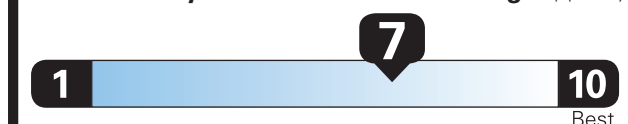

Fuel Economy & Greenhouse Gas Rating (tailpipe only)