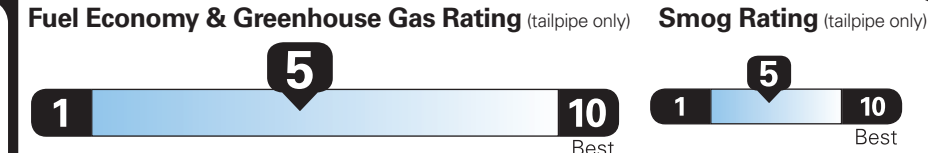

EPA DOT Fuel Economy and Environment

Gasoline Vehicle

Fuel Economy

23 MPG
combined city/hwy

20 city
27 highway

4.3 gallons per 100 miles

Subcompact Cars range from 15 to 110 MPG. The best vehicle rates 132 MPGe.

You spend
$1,500

more in fuel costs
over 5 years
compared to the
average new vehicle.

Annual fuel cost
$1,900

This vehicle emits 387 grams CO₂ per mile. The best emits 0 grams per mile (tailpipe only). Producing and distributing fuel also create emissions; learn more at fueleconomy.gov.

Actual results will vary for many reasons, including driving conditions and how you drive and maintain your vehicle. The average new vehicle gets 28 MPG and costs $8,000 to fuel over 5 years. Cost estimates are based on 15,000 miles per year at $2.95 per gallon. MPGe is miles per gasoline gallon equivalent. Vehicle emissions are a significant cause of climate change and smog.

fueleconomy.gov

Calculate personalized estimates and compare vehicles

GOVERNMENT 5-STAR SAFETY RATINGS

Overall Vehicle Score ★★★★★

Based on the combined ratings of frontal, side and rollover. Should ONLY be compared to other vehicles of similar size and weight.

Frontal Crash Driver Passenger ★★★★★

Based on the risk of injury in a frontal impact. Should ONLY be compared to other vehicles of similar size and weight.

Side Crash Front seat Rear seat ★★★★★

Based on the risk of injury in a side impact.

Rollover ★★★★★

Based on the risk of rollover in a single-vehicle crash.

Star ratings range from 1 to 5 stars (★★★★★), with 5 being the highest.

Source: National Highway Traffic Safety Administration (NHTSA).

www.safercar.gov or 1-888-327-4236