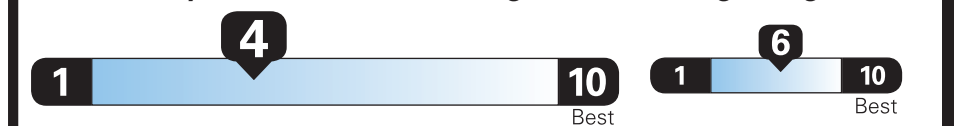

DEALER INSTALLED OPTIONS

Wheel Lock Kit 75.00

PRICE INFORMATION

BASE PRICE $95,325.00
TOTAL OPTIONS/OTHER 8,540.00
TOTAL VEHICLE & OPTIONS/OTHER 103,865.00
DESTINATION & DELIVERY 1,895.00

(MSRP)

RAMP ONE	RA5B	RAIL	LINCOLN AUTOMOTIVE FINANCIAL SERVICES Whether you decide to lease or finance your vehicle, you'll find the choices that are right for you. See your Lincoln Dealer for details or visit www.lincolnafs.com.	TOTAL MSRP $105,760.00
RAMP TWO	ITEM #: 67-Z900 O/T 2			
This label is affixed pursuant to the Federal Automobile Information Disclosure Act. Gasoline, License, and Title Fees, State and Local taxes are not included. Dealer installed options or accessories are not included unless listed above.			PL141 N RD 2X 415 000106 11 14 23	

EPA DOT Fuel Economy and Environment

Gasoline Vehicle

Fuel Economy

18 MPG
combined city/hwy city highway
16 22
5.6 gallons per 100 miles

Standard SUVs range from 13 to 102 MPG. The best vehicle rates 140 MPGe.

You spend **$5,250** more in fuel costs over 5 years compared to the average new vehicle.

Annual fuel cost **$3,000**

Fuel Economy & Greenhouse Gas Rating (tailpipe only) **Smog Rating** (tailpipe only)

This vehicle emits 498 grams CO₂ per mile. The best emits 0 grams per mile (tailpipe only). Producing and distributing fuel also create emissions; learn more at fueleconomy.gov.

Actual results will vary for many reasons, including driving conditions and how you drive and maintain your vehicle. The average new vehicle gets 28 MPG and costs $9,750 to fuel over 5 years. Cost estimates are based on 15,000 miles per year at $3.60 per gallon. MPGe is miles per gasoline gallon equivalent. Vehicle emissions are a significant cause of climate change and smog.

fueleconomy.gov

Calculate personalized estimates and compare vehicles

GOVERNMENT 5-STAR SAFETY RATINGS

Overall Vehicle Score Not Rated

Based on the combined ratings of frontal, side and rollover. Should ONLY be compared to other vehicles of similar size and weight.

Frontal Crash Driver Passenger Not Rated Not Rated

Based on the risk of injury in a frontal impact. Should ONLY be compared to other vehicles of similar size and weight.

Side Crash Front seat Rear seat ★★☆☆★ ★★☆☆★

Based on the risk of injury in a side impact.

Rollover ★★☆☆★

Based on the risk of rollover in a single-vehicle crash.

Star ratings range from 1 to 5 stars (★★★★★), with 5 being the highest.

Source: National Highway Traffic Safety Administration (NHTSA).

www.safercar.gov or 1-888-327-4236

5LMJJ2LG4REL04317

WARNING: Operating, servicing and maintaining a passenger vehicle, pickup truck, van, or off-road vehicle can expose you to chemicals including engine exhaust, carbon monoxide, phthalates, and lead, which are known to the State of California to cause cancer and birth defects or other reproductive harm. To minimize exposure, avoid breathing exhaust, do not idle the engine except as necessary, service your vehicle in a well-ventilated area and wear gloves or wash your hands frequently when servicing your vehicle. For more information go to www.P65Warnings.ca.gov/passenger-vehicle.

THE LINCOLN WAY™ APP
Your Dashboard of Services & Features

1. Download the Lincoln Way app* and you can:
2. Remotely start, lock and unlock your vehicle
   - Locate your vehicle and check approximate fuel range
   - Receive vehicle health alerts

The Lincoln Connect™ modem is active and sending vehicle data (e.g., diagnostics) to Lincoln. See in-vehicle Settings for connectivity options.

*Compatible with select smartphone platforms. Lincoln Connect service required (see App Terms for more information). Connected service and related feature functionality is subject to compatible AT&T-network availability. Evolving technology/cellular networks may affect functionality and availability, or continued provision of some features, prohibiting them from functioning. Message and data rates may apply. See your local Lincoln website for our privacy policy.

Lincoln Protect™