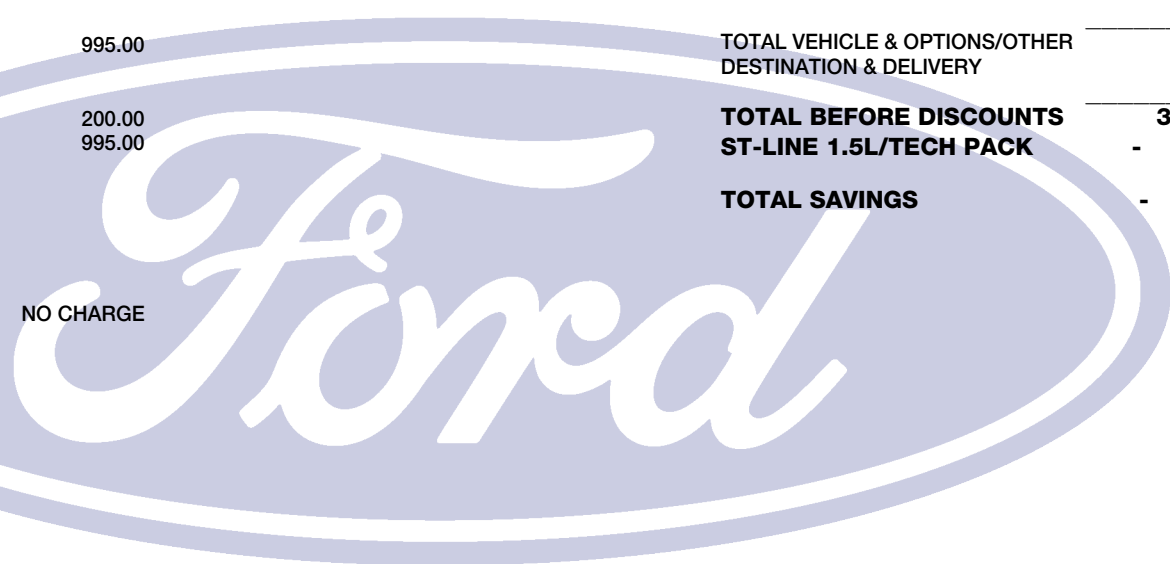

EPA DOT Fuel Economy and Environment

Gasoline Vehicle

Small SUVs range from 14 to 123 MPG. The best vehicle rates 140 MPGe.

You save \$750 in fuel costs over 5 years compared to the average new vehicle.

Annual fuel cost \$1,800