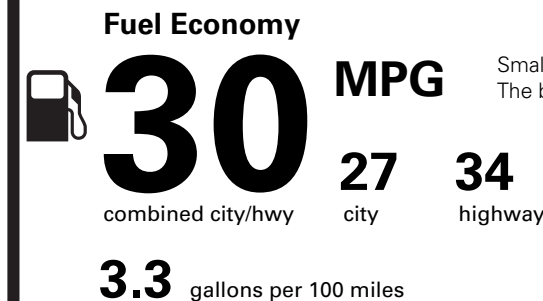

EPA DOT Fuel Economy and Environment

Gasoline Vehicle

Small SUVs range from 14 to 123 MPG. The best vehicle rates 140 MPGe.

You save \$750 in fuel costs over 5 years compared to the average new vehicle.

Annual fuel cost \$1,800