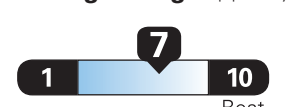

Smog Rating (tailpipe only)

Actual results will vary for many reasons, including driving conditions and how you drive and maintain your vehicle. The average new vehicle gets 28 MPG and costs $9,750 to fuel over 5 years. Cost estimates are based on 15,000 miles per year at $3.60 per gallon. MPGe is miles per gasoline gallon equivalent. Vehicle emissions are a significant cause of climate change and smog.