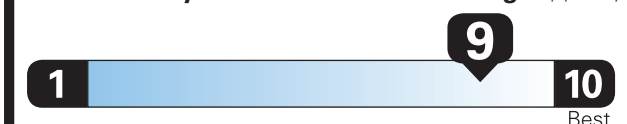

Driving Range

Charge Time: 10.1 hours (240V)

Annual fuel cost

\$1,000

Fuel Economy & Greenhouse Gas Rating (tailpipe only)

Smog Rating (tailpipe only)

This vehicle emits 0 grams CO2 per mile. The best emits 0 grams per mile (tailpipe only). Does not include emissions from generating electricity, learn more at fueleconomy.gov.