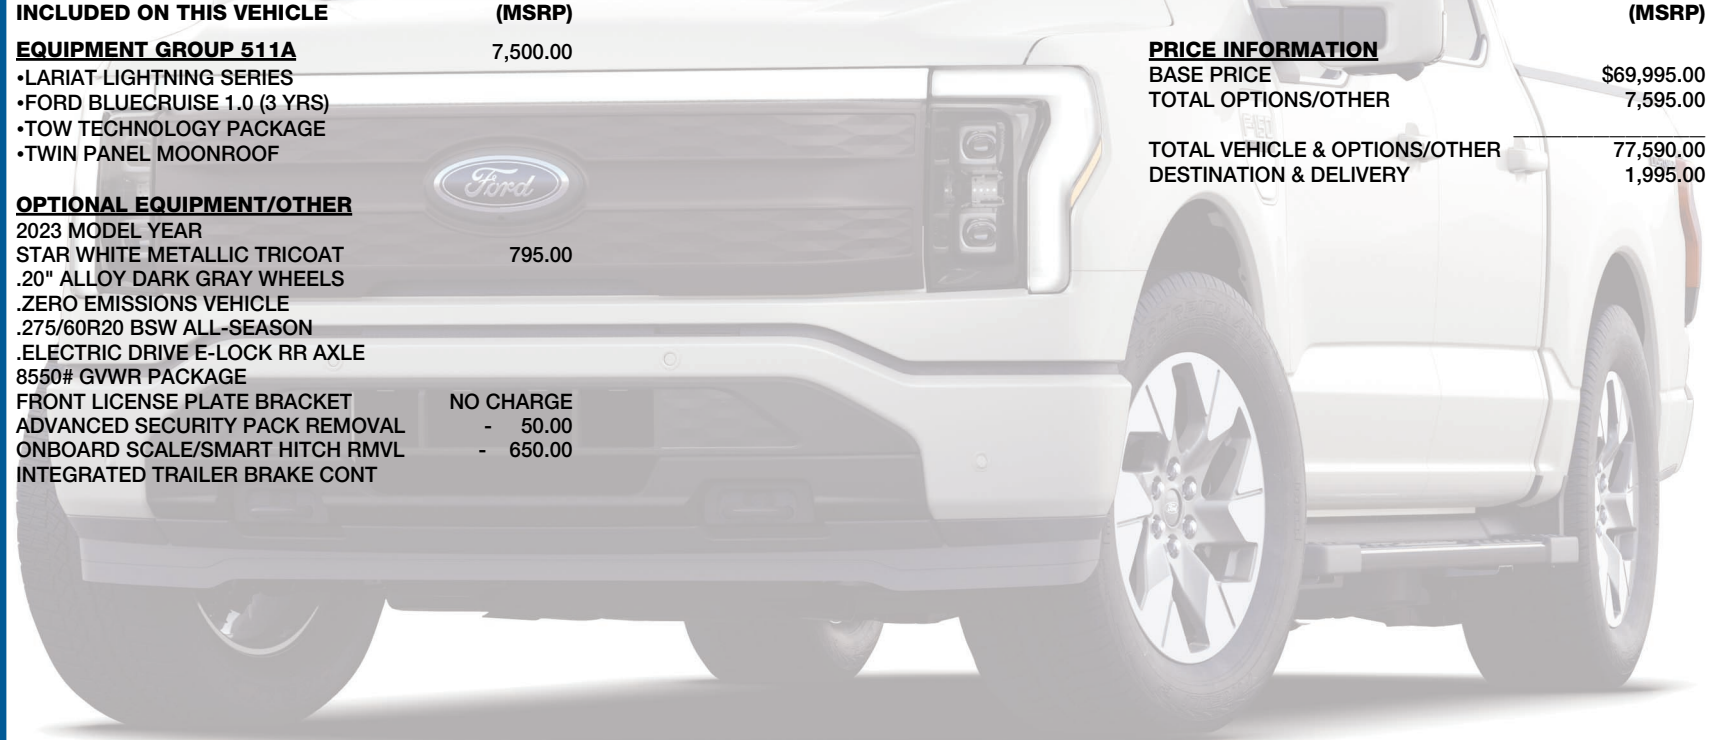

INCLUDED ON THIS VEHICLE

(MSRP)

EQUIPMENT GROUP 511A

7,500.00

- LARIAT LIGHTNING SERIES
- FORD BLUECRUISE 1.0 (3 YRS)
- TOW TECHNOLOGY PACKAGE
- TWIN PANEL MOONROOF

OPTIONAL EQUIPMENT/OTHER

- 2023 MODEL YEAR
- STAR WHITE METALLIC TRICOAT 795.00
- .20" ALLOY DARK GRAY WHEELS
- .ZERO EMISSIONS VEHICLE
- .275/60R20 BSW ALL-SEASON
- .ELECTRIC DRIVE E-LOCK RR AXLE
- 8550# GVWR PACKAGE
- FRONT LICENSE PLATE BRACKET NO CHARGE
- ADVANCED SECURITY PACK REMOVAL - 50.00
- ONBOARD SCALE/SMART HITCH RMVL - 650.00
- INTEGRATED TRAILER BRAKE CONT

PRICE INFORMATION

BASE PRICE	\$69,995.00
TOTAL OPTIONS/OTHER	7,595.00
TOTAL VEHICLE & OPTIONS/OTHER	77,590.00
DESTINATION & DELIVERY	1,995.00

EPA DOT

Fuel Economy and Environment

Electric Vehicle

Fuel Economy