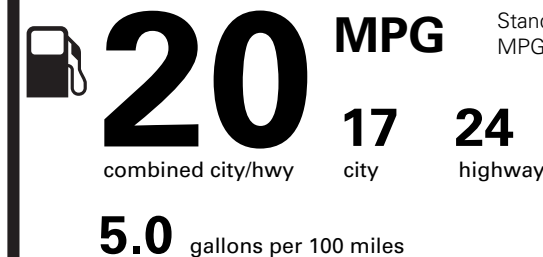

SAFETY/SECURITY

- ADVANCETRAC™ WITH RSC®
- AIRBAGS - SAFETY CANOPY®
- AIRBAGS-DRVR&PASS KNEE
- AIRBAGS-DUAL-STAGE FRONT
- AUTO HIGH BEAMS
- PERIMETER ALARM
- PERSONAL SAFETY SYSTEM™
- PRE-COLLISION ASSIST W/AEB
- TIRE PRESSURE MONITOR SYS

WARRANTY

- 4YR/50K MILE WARRANTY
- 4YR/50K PICKUPDELIVERY SVC
- 6YR/70K MI POWERTRAIN WARR

INCLUDED ON THIS VEHICLE

EQUIPMENT GROUP 100A

OPTIONAL EQUIPMENT/OTHER

- P255/55R20 A/S TIRES
- 50 STATE EMISSIONS PREMIUM PACKAGE
- PANO VISTA ROOF W/PWR SHADE
- 20" UBMA W/MAGNETIC PNTD PKTS
- FRONT LICENSE PLATE BRACKET

(MSRP)

NO CHARGE
2,000.00

NO CHARGE

PRICE INFORMATION

BASE PRICE	$55,845.00
TOTAL OPTIONS/OTHER	2,000.00
TOTAL VEHICLE & OPTIONS/OTHER	57,845.00
DESTINATION & DELIVERY	1,395.00

(MSRP)

TOTAL MSRP $59,240.00

CONVOY

ITEM #: 67-S200 O/T 2

LINCOLN AUTOMOTIVE FINANCIAL SERVICES

Whether you decide to lease or finance your vehicle, you'll find the choices that are right for you. See your Lincoln Dealer for details or visit www.lincolnafs.com.

RC131 N RD 2X 430 000088 03 13 24

This label is affixed pursuant to the Federal Automobile Information Disclosure Act. Gasoline, License, and Title Fees, State and Local taxes are not included. Dealer installed options or accessories are not included unless listed above.

EPA DOT Fuel Economy and Environment

Gasoline Vehicle

Fuel Economy

Standard SUVs range from 13 to 102 MPG. The best vehicle rates 140 MPGe.

You spend $3,750

more in fuel costs over 5 years compared to the average new vehicle.

Annual fuel cost $2,700