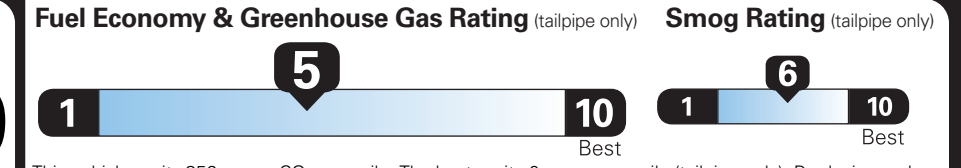

EPA DOT Fuel Economy and Environment

Gasoline Vehicle

Fuel Economy

25 MPG
combined city/hwy

22 city

29 highway

4.0 gallons per 100 miles

Small Pickup Trucks range from 18 to 37 MPG. The best vehicle rates 140 MPGe.

You spend **$1,000** more in fuel costs over 5 years compared to the average new vehicle.

Annual fuel cost **$2,150**