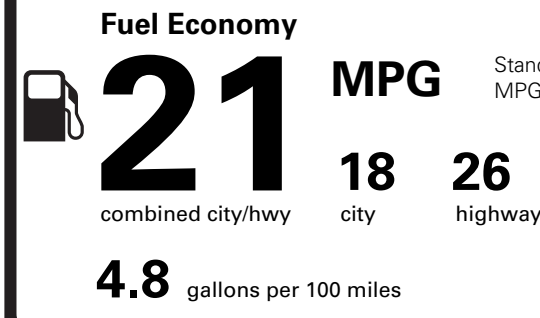

FUNCTIONAL

- CABIN PARTICULATE AND ODOR FILTER
- CRUISE CONTROL
- INTELL ACCESS W/PUSH START
- LANE-KEEPING SYSTEM
- LINCOLN CONNECT™ - 4G MODEM WITH WIFI CAPABILITY
- LINCOLN DRIVE MODES
- PIANO KEY SHIFTER
- RAIN-SENSING WIPERS
- REAR VIEW CAMERA
- REMOTE START
- SECURICODE™ KEYLESS KEYPAD
- SYNC® APPLINK®
- SYNC® 3

SAFETY/SECURITY

- ADVANCETRAC™ WITH RSC®
- AIRBAGS - SAFETY CANOPY®
- AIRBAGS-DRVR&PASS KNEE
- AIRBAGS-DUAL-STAGE FRONT
- AUTO HIGH BEAMS
- PERIMETER ALARM
- PERSONAL SAFETY SYSTEM™
- PRE-COLLISION ASSIST W/AEB
- TIRE PRESSURE MONITOR SYS

WARRANTY

- 4YR/50K MILE WARRANTY
- 4YR/50K PICKUPDELIVERY SVC
- 6YR/70K MI POWERTRAIN WARR

INCLUDED ON THIS VEHICLE

(MSRP)

EQUIPMENT GROUP 100A

OPTIONAL EQUIPMENT/OTHER

- .19" MACH ALUM WHL W/PREM PAIN
- .P255/60R19 A/S BSW TIRES
- FLOOR LINERS,FRONT & 2ND ROW
- 50 STATE EMISSIONS
- FRONT LICENSE PLATE BRACKET

200.00
NO CHARGE
NO CHARGE

PRICE INFORMATION

BASE PRICE	$53,340.00
TOTAL OPTIONS/OTHER	200.00
TOTAL VEHICLE & OPTIONS/OTHER	53,540.00
DESTINATION & DELIVERY	1,395.00

(MSRP)

EPA DOT Fuel Economy and Environment

Gasoline Vehicle

Standard SUVs range from 13 to 102 MPG. The best vehicle rates 140 MPGe.

You spend **$3,000** more in fuel costs over 5 years compared to the average new vehicle.

Annual fuel cost **$2,550**