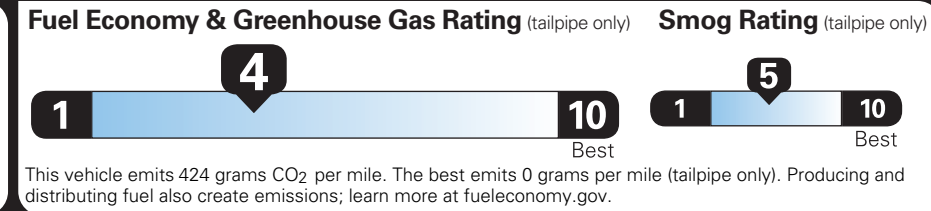

Actual results will vary for many reasons, including driving conditions and how you drive and maintain your vehicle. The average new vehicle gets 28 MPG and costs $9,750 to fuel over 5 years. Cost estimates are based on 15,000 miles per year at $3.60 per gallon. MPGe is miles per gasoline gallon equivalent. Vehicle emissions are a significant cause of climate change and smog.

fueleconomy.gov

Calculate personalized estimates and compare vehicles