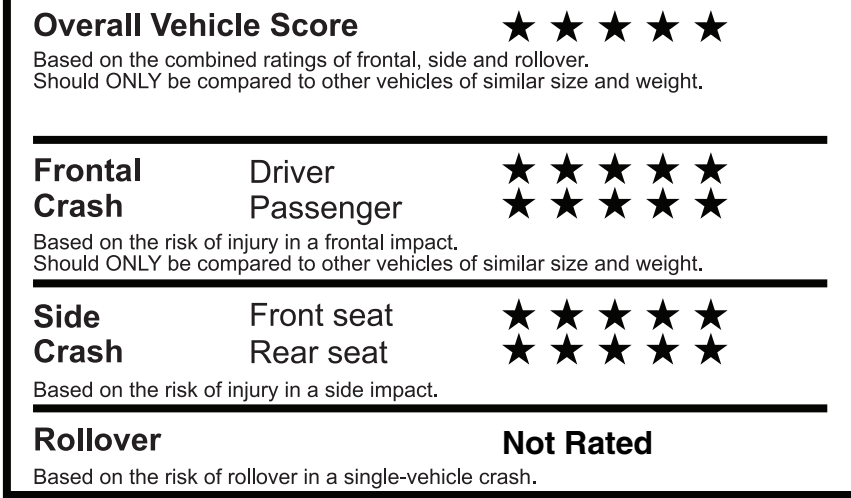

GOVERNMENT 5-STAR SAFETY RATINGS

Star ratings range from 1 to 5 stars (★★★★★), with 5 being the highest. Source: National Highway Traffic Safety Administration (NHTSA). www.safercar.gov or 1-888-327-4236

THE LINCOLN WAY™ APP

Your Dashboard of Services & Features

1. Download the Lincoln Way app* and you can:
2. Remotely start, lock and unlock your vehicle
   - Locate your vehicle and check approximate fuel range
   - Receive vehicle health alerts

The Lincoln Connect™ modem is active and sending vehicle data (e.g., diagnostics) to Lincoln. See in-vehicle Settings for connectivity options.

Lincoln Protect™

Insist on Lincoln Protect! The only extended service plan fully backed by Lincoln and honored at every Lincoln dealership in the U.S., Canada and Mexico. See your Lincoln dealer or visit www.LincolnOwner.com

RAMP ONE	CH7L	CONVOY	LINCOLN AUTOMOTIVE FINANCIAL SERVICES Whether you decide to lease or finance your vehicle, you'll find the choices that are right for you. See your Lincoln Dealer for details or visit www.lincolnafs.com.	TOTAL MSRP $54,935.00
RAMP TWO	ITEM #: 67-S200 O/T 2			
This label is affixed pursuant to the Federal Automobile Information Disclosure Act. Gasoline, License, and Title Fees, State and Local taxes are not included. Dealer installed options or accessories are not included unless listed above.			RB221 N RD 2X 425 000357 02 22 24	

WARNING: Operating, servicing and maintaining a passenger vehicle, pickup truck, van, or off-road vehicle can expose you to chemicals including engine exhaust, carbon monoxide, phthalates, and lead, which are known to the State of California to cause cancer and birth defects or other reproductive harm. To minimize exposure, avoid breathing exhaust, do not idle the engine except as necessary, service your vehicle in a well-ventilated area and wear gloves or wash your hands frequently when servicing your vehicle. For more information go to www.P65Warnings.ca.gov/passenger-vehicle.

SCAN OR TEXT 5LRGL06644 TO 59173

Msg & Data rates may apply. Text HELP for help

www.lincoln.com/help/privacy-terms/