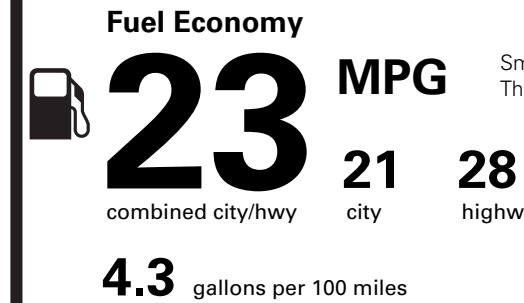

PRICE INFORMATION

BASE PRICE	\$39,665.00
TOTAL OPTIONS/OTHER	3,950.00
TOTAL VEHICLE & OPTIONS/OTHER	43,615.00
DESTINATION & DELIVERY	1,495.00

EPA DOT Fuel Economy and Environment

Gasoline Vehicle

Small SUVs range from 14 to 123 MPG. The best vehicle rates 140 MPGe.