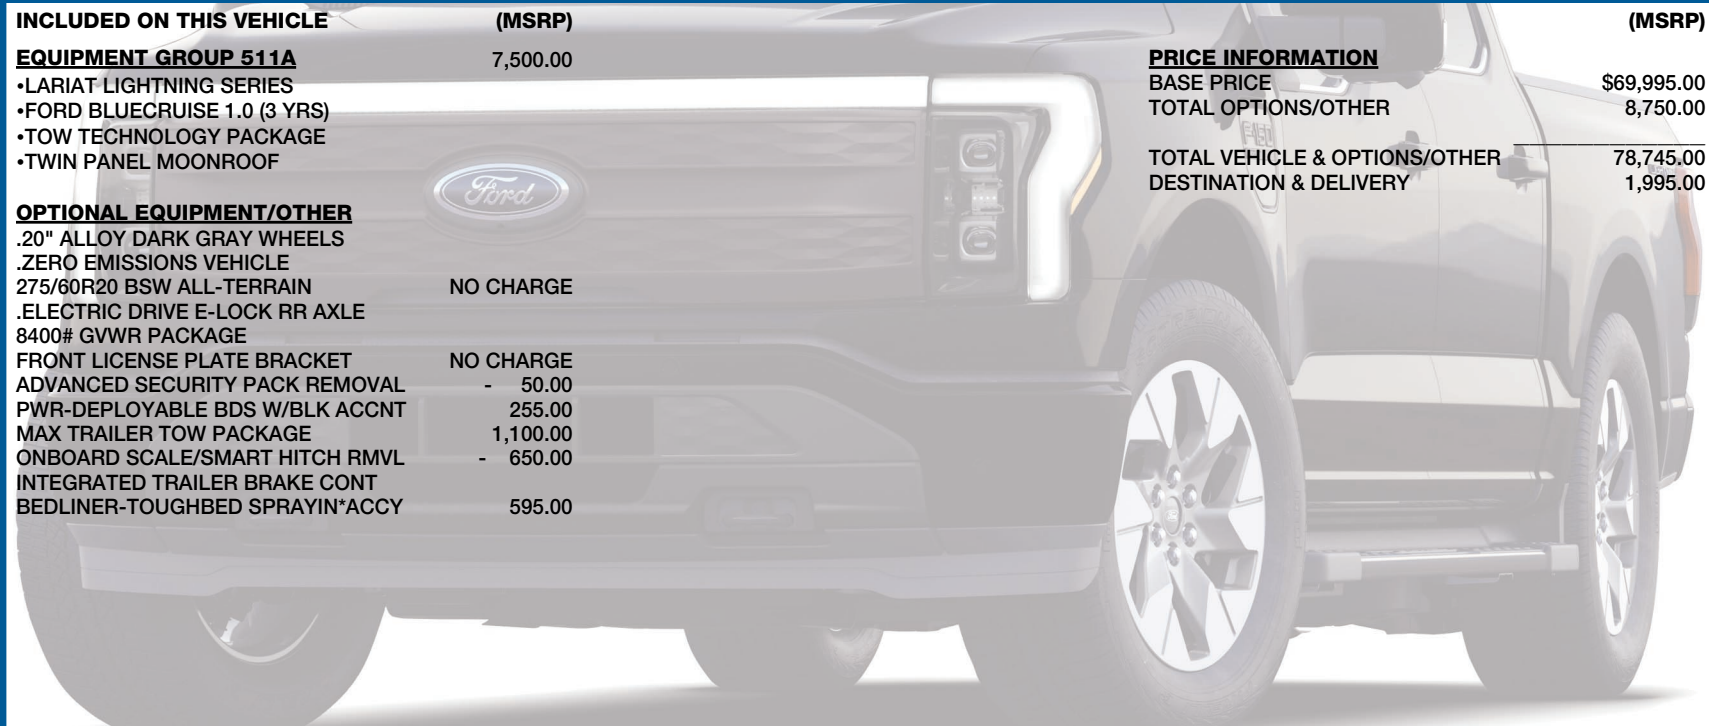

SAFETY/SECURITY

- ADVANCED SECURITY PACK
- AIRBAGS - FRONT SEAT MOUNTED SIDE IMPACT
- AIRBAGS - SAFETY CANOPY@
- LED CTR HIGH MNT STOP LAMP
- PERIMETER ALARM
- SOS POST-CRASH ALERT SYSTM™

WARRANTY

- 3YR/36,000 BUMPER / BUMPER
- 5YR/60,000 POWERTRAIN
- 5YR/60,000 ROADSIDE ASSIST
- 5YR/60,000 SAFETY RESTRAINT SYS
- 8YR/100,000 ELECTRIC VEHICLE COMPONENTS

INCLUDED ON THIS VEHICLE

(MSRP)

EQUIPMENT GROUP 511A

7,500.00

- LARIAT LIGHTNING SERIES
- FORD BLUECRUISE 1.0 (3 YRS)
- TOW TECHNOLOGY PACKAGE
- TWIN PANEL MOONROOF

PRICE INFORMATION

BASE PRICE	$69,995.00
TOTAL OPTIONS/OTHER	8,750.00
TOTAL VEHICLE & OPTIONS/OTHER	78,745.00
DESTINATION & DELIVERY	1,995.00

OPTIONAL EQUIPMENT/OTHER

.20" ALLOY DARK GRAY WHEELS	
.ZERO EMISSIONS VEHICLE	
275/60R20 BSW ALL-TERRAIN	NO CHARGE
.ELECTRIC DRIVE E-LOCK RR AXLE	
8400# GVWR PACKAGE	
FRONT LICENSE PLATE BRACKET	NO CHARGE
ADVANCED SECURITY PACK REMOVAL	- 50.00
PWR-DEPLOYABLE BDS W/BLK ACCNT	255.00
MAX TRAILER TOW PACKAGE	1,100.00
ONBOARD SCALE/SMART HITCH RMVL	- 650.00
INTEGRATED TRAILER BRAKE CONT	
BEDLINER-TOUGHBED SPRAYIN*ACCY	595.00

EPA DOT

Fuel Economy and Environment

Electric Vehicle

Fuel Economy

70 MPGe combined city/hwy

78 city, 63 highway

48 kW-hrs per 100 miles

Driving Range
When fully fueled, vehicle can travel about... **320** miles

Charge Time: 10.1 hours (240V)

You save $3,000 in fuel costs over 5 years compared to the average new vehicle.

Annual fuel cost $1,000

Fuel Economy & Greenhouse Gas Rating (tailpipe only) **9**

Smog Rating (tailpipe only) **10** Best

This vehicle emits 0 grams CO₂ per mile. The best emits 0 grams per mile (tailpipe only). Does not include emissions from generating electricity, learn more at fueleconomy.gov.

Actual results will vary for many reasons, including driving conditions and how you drive and maintain your vehicle. The average new vehicle gets 28 MPG and costs $8,000 to fuel over 5 years. Cost estimates are based on 15,000 miles per year at $1.4 per kW-hr. MPGe is miles per gasoline gallon equivalent. Vehicle emissions are a significant cause of climate change and smog.

fueleconomy.gov

Calculate personalized estimates and compare vehicles

Smartphone QR Code™

GOVERNMENT 5-STAR SAFETY RATINGS

Overall Vehicle Score	Not Rated	
Based on the combined ratings of frontal, side and rollover. Should ONLY be compared to other vehicles of similar size and weight.		
Frontal Crash	Driver Passenger	Not Rated
Based on the risk of injury in a frontal impact. Should ONLY be compared to other vehicles of similar size and weight.		
Side Crash	Front seat Rear seat	Not Rated
Based on the risk of injury in a side impact.		
Rollover	★★★★	
Based on the risk of rollover in a single-vehicle crash.		

Star ratings range from 1 to 5 stars (★★★★★), with 5 being the highest. Source: National Highway Traffic Safety Administration (NHTSA). www.safercar.gov or 1-888-327-4236

1FTVW1EVXPWG36267

WARNING: Operating, servicing and maintaining a passenger vehicle, pickup truck, van, or off-road vehicle can expose you to chemicals including phthalates and lead, which are known to the State of California to cause cancer and birth defects or other reproductive harm. To minimize exposure, wear gloves or wash your hands frequently when servicing your vehicle. For more information go to www.P65Warnings.ca.gov/passenger-vehicle.

The FordPass Connect™ modem is active and sending vehicle data (e.g., diagnostics) to Ford. See in-vehicle Settings for connectivity options.

FordPass Connect™ service and FordPass™ App required for certain remote features (see App Terms for more information). Connected service and related feature functionality is subject to compatible AT&T-network availability. Evolving technology / cellular networks may affect functionality and availability, or continued provision of some features, prohibiting them from functioning. Message and data rates may apply. See your local Ford website for our privacy policy.