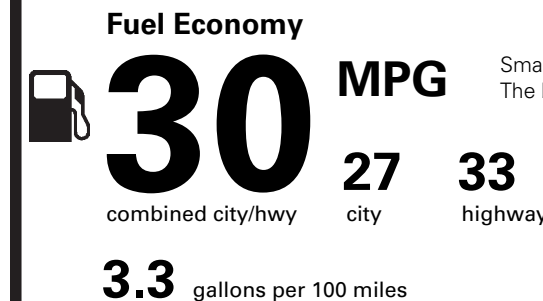

NO CHARGE

PRICE INFORMATION

BASE PRICE	\$27,105.00
TOTAL OPTIONS/OTHER	
TOTAL VEHICLE & OPTIONS/OTHER	27,105.00
DESTINATION & DELIVERY	1,195.00

EPA DOT Fuel Economy and Environment

Gasoline Vehicle

Small SUVs range from 18 to 120 MPG. The best vehicle rates 136 MPGe.

You save
\$750
in fuel costs over 5 years compared to the average new vehicle.

Annual fuel cost
\$1,350

Fuel Economy & Greenhouse Gas Rating (tailpipe only) Smog Rating (tailpipe only)

This vehicle emits 297 grams CO₂ per mile. The best emits 0 grams per mile (tailpipe only). Producing and distributing fuel also create emissions; learn more at fueleconomy.gov.