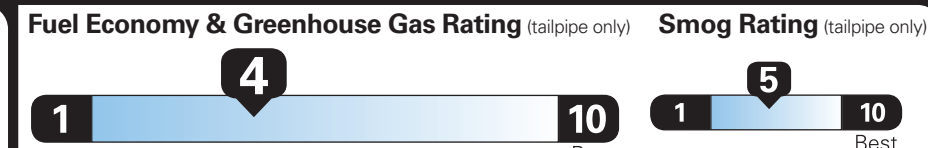

This vehicle emits 451 grams CO₂ per mile. The best emits 0 grams per mile (tailpipe only). Producing and distributing fuel also create emissions; learn more at fueleconomy.gov.

Actual results will vary for many reasons, including driving conditions and how you drive and maintain your vehicle. The average new vehicle gets 28 MPG and costs $9,750 to fuel over 5 years. Cost estimates are based on 15,000 miles per year at $3.60 per gallon. MPGe is miles per gasoline gallon equivalent. Vehicle emissions are a significant cause of climate change and smog.

fueleconomy.gov

Calculate personalized estimates and compare vehicles

Smartphone QR Code™

GOVERNMENT 5-STAR SAFETY RATINGS

Overall Vehicle Score ★★★★★

Based on the combined ratings of frontal, side and rollover. Should ONLY be compared to other vehicles of similar size and weight.

Frontal Crash Driver Passenger ★★★★★

Based on the risk of injury in a frontal impact. Should ONLY be compared to other vehicles of similar size and weight.

Side Crash Front seat Rear seat ★★★★★

Based on the risk of injury in a side impact.

Rollover Not Rated

Based on the risk of rollover in a single-vehicle crash.

Star ratings range from 1 to 5 stars (★★★★★), with 5 being the highest. Source: National Highway Traffic Safety Administration (NHTSA). www.safercar.gov or 1-888-327-4236

THE LINCOLN WAY™ APP
Your Dashboard of Services & Features

1. Download the Lincoln Way app* and you can:
2. Remotely start, lock and unlock your vehicle
   - Locate your vehicle and check approximate fuel range
   - Receive vehicle health alerts

The Lincoln Connect™ modem is active and sending vehicle data (e.g., diagnostics) to Lincoln. See in-vehicle Settings for connectivity options.

Lincoln Protect™

Insist on Lincoln Protect! The only extended service plan fully backed by Lincoln and honored at every Lincoln dealership in the U.S., Canada and Mexico. See your Lincoln dealer or visit www.LincolnOwner.com

WARNING: Operating, servicing and maintaining a passenger vehicle, pickup truck, van, or off-road vehicle can expose you to chemicals including engine exhaust, carbon monoxide, phthalates, and lead, which are known to the State of California to cause cancer and birth defects or other reproductive harm. To minimize exposure, avoid breathing exhaust, do not idle the engine except as necessary, service your vehicle in a well-ventilated area and wear gloves or wash your hands frequently when servicing your vehicle. For more information go to www.P65Warnings.ca.gov/passenger-vehicle.

SCAN OR TEXT 5LRGL10707 TO 59173

Msg & Data rates may apply. Text HELP for help

www.lincoln.com/help/privacy-terms/