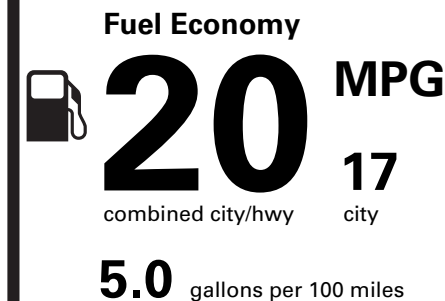

SAFETY/SECURITY

- ADVANCETRAC™ WITH RSC®
- AIRBAGS - SAFETY CANOPY®
- AIRBAGS-DRVR&PASS KNEE
- AIRBAGS-DUAL-STAGE FRONT
- AUTO HIGH BEAMS
- PERIMETER ALARM
- PERSONAL SAFETY SYSTEM™
- PRE-COLLISION ASSIST W/AEB
- TIRE PRESSURE MONITOR SYS

WARRANTY

- 4YR/50K MILE WARRANTY
- 4YR/50K PICKUPDELIVERY SVC
- 6YR/70K MI POWERTRAIN WARR

INCLUDED ON THIS VEHICLE

(MSRP)

EQUIPMENT GROUP 201A

5,450.00

- •ELEMENTS PACKAGE PLUS
- •HEATED STEERING WHEEL
- •AUTO AIR REFRESH
- •HTD/VNT DRV/PASS/2R O/B STS
- •HEATED VISIOBLADE WIPERS
- •LINCOLN CO-PILOT360 1.5 PLUS
- •ACTIVE PARK ASSIST 2.0
- •REVERSE BRAKE ASSIST
- •INTEL ADAPT CRUISE CONTROL
- •PHONE AS A KEY

OPTIONAL EQUIPMENT/OTHER

- 2024 MODEL YEAR
- FLIGHT BLUE MET CC 750.00
- P275/40R22 107 W-RATED TIRES
- 50 STATE EMISSIONS NO CHARGE
- CLASS IV TRAILER TOW PACKAGE 500.00
- .BLIND SPOT W/ TRLR CVR
- 22" BMA W/MAGNETIC PNTD PKTS 1,295.00
- LUXURY PACKAGE 3,300.00
- .REAR DOOR SUNSHADES
- .PERF POS 30-WAY ACT MOT SEATS
- .REVEL ULTIMA 3D AUDIO-28SPK
- FRONT LICENSE PLATE BRACKET NO CHARGE

PRICE INFORMATION

BASE PRICE	$61,535.00
TOTAL OPTIONS/OTHER	11,295.00
TOTAL VEHICLE & OPTIONS/OTHER	72,830.00
DESTINATION & DELIVERY	1,395.00

EPA DOT Fuel Economy and Environment

Gasoline Vehicle

Standard SUVs range from 13 to 102 MPG. The best vehicle rates 140 MPGe.

You spend $3,750

more in fuel costs over 5 years compared to the average new vehicle.

Annual fuel cost $2,700