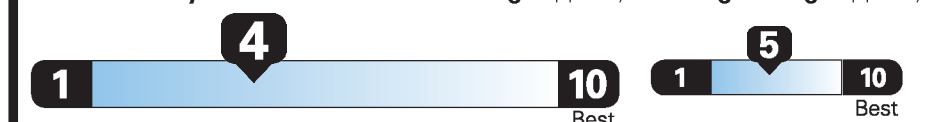

Fuel Economy & Greenhouse Gas Rating (tailpipe only) **Smog Rating** (tailpipe only)

This vehicle emits 431 grams CO₂ per mile. The best emits 0 grams per mile (tailpipe only). Producing and distributing fuel also create emissions; learn more at fueleconomy.gov.

Actual results will vary for many reasons, including driving conditions and how you drive and maintain your vehicle. The average new vehicle gets 27 MPG and costs $7,500 to fuel over 5 years. Cost estimates are based on 15,000 miles per year at $2.70 per gallon. MPGe is miles per gasoline gallon equivalent. Vehicle emissions are a significant cause of climate change and smog.

fueleconomy.gov

Calculate personalized estimates and compare vehicles

Smartphone QR Code™

GOVERNMENT 5-STAR SAFETY RATINGS

Overall Vehicle Score ★★★★★

Based on the combined ratings of frontal, side and rollover. Should ONLY be compared to other vehicles of similar size and weight.