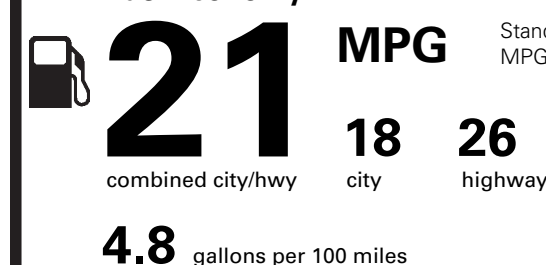

FUNCTIONAL

- 360 DEGREE CAMERA
- CRUISE CONTROL
- INTELLIGENT ACCESS W/PUSH BUTTON START
- LANE-KEEPING SYSTEM
- LINCOLN CONNECT - 4G MODEM WITH WIFI CAPABILITY
- LINCOLN DRIVE MODES
- PIANO KEY SHIFTER
- RAIN-SENSING WIPERS
- REMOTE KEYLESS ENTRY
- SECURICODE™ KEYLESS KEYPAD
- SYNC3® W/ VOICE ACT NAV

SAFETY/SECURITY

- ADVANCETRAC WITH RSC
- AIRBAGS - SAFETY CANOPY
- AIRBAGS-DRVR&PASS KNEE
- AIRBAGS-DUAL-STAGE FRONT
- AUTO HIGH BEAMS
- PERIMETER ALARM
- PERSONAL SAFETY SYSTEM™
- PRE-COLLISION ASSIST W/AEB
- TIRE PRESSURE MONITOR SYS

WARRANTY

- 4YR/50K MILE WARRANTY
- 4YR/50K PICKUPDELIVERY SVC
- 6YR/70K MI POWERTRAIN WARR

INCLUDED ON THIS VEHICLE

1. **EQUIPMENT GROUP 201A**
   •ELEMENTS PACKAGE PLUS
   •LINCOLN CO-PILOT 360 PLUS PKG

(MSRP)

3,930.00

OPTIONAL EQUIPMENT/OTHER

1. 2021 MODEL YEAR
   CERAMIC PEARL
   P275/40R22 107 W-RATED TIRES
   50 STATE EMISSIONS
   22" MACH ALLOY WHL W/ORNAMENT
   CONVENIENCE PACKAGE
   LUXURY PACKAGE
   FULL REAR CONSOLE
   CARGO AREA COVER
   FRONT LICENSE PLATE BRACKET

695.00
NO CHARGE
1,295.00
2,100.00
3,300.00
NO CHARGE
75.00
NO CHARGE

PRICE INFORMATION

BASE PRICE	$56,940.00
TOTAL OPTIONS/OTHER	11,395.00
TOTAL VEHICLE & OPTIONS/OTHER	68,335.00
DESTINATION & DELIVERY	1,095.00

Fuel Economy and Environment

Gasoline Vehicle

Fuel Economy

Standard SUVs range from 13 to 101 MPG. The best vehicle rates 141 MPGe.

You spend
$2,250

more in fuel costs over 5 years compared to the average new vehicle.

Annual fuel cost

$1,950