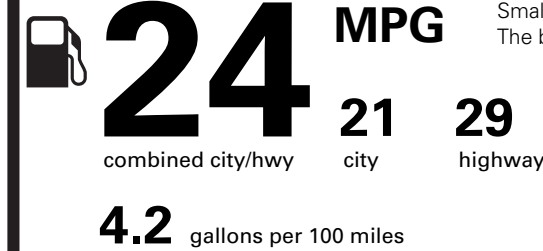

PRICE INFORMATION

BASE PRICE	\$54,750.00
TOTAL OPTIONS/OTHER	7,025.00
TOTAL VEHICLE & OPTIONS/OTHER	61,775.00
DESTINATION & DELIVERY	1,595.00

(MSRP)

RAMP ONE	CA37	CONVOY
RAMP TWO	ITEM #: 63-7173 O/T 2	
This label is affixed pursuant to the Federal Automobile Information Disclosure Act. Gasoline, License, and Title Fees, State and Local taxes are not included. Dealer installed options or accessories are not included unless listed above.		

EPA DOT Fuel Economy and Environment

Gasoline Vehicle

Fuel Economy

Small SUVs range from 14 to 123 MPG. The best vehicle rates 140 MPGe.

You spend **\$1,500**

more in fuel costs over 5 years compared to the average new vehicle.