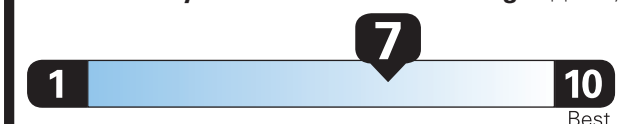

Fuel Economy & Greenhouse Gas Rating