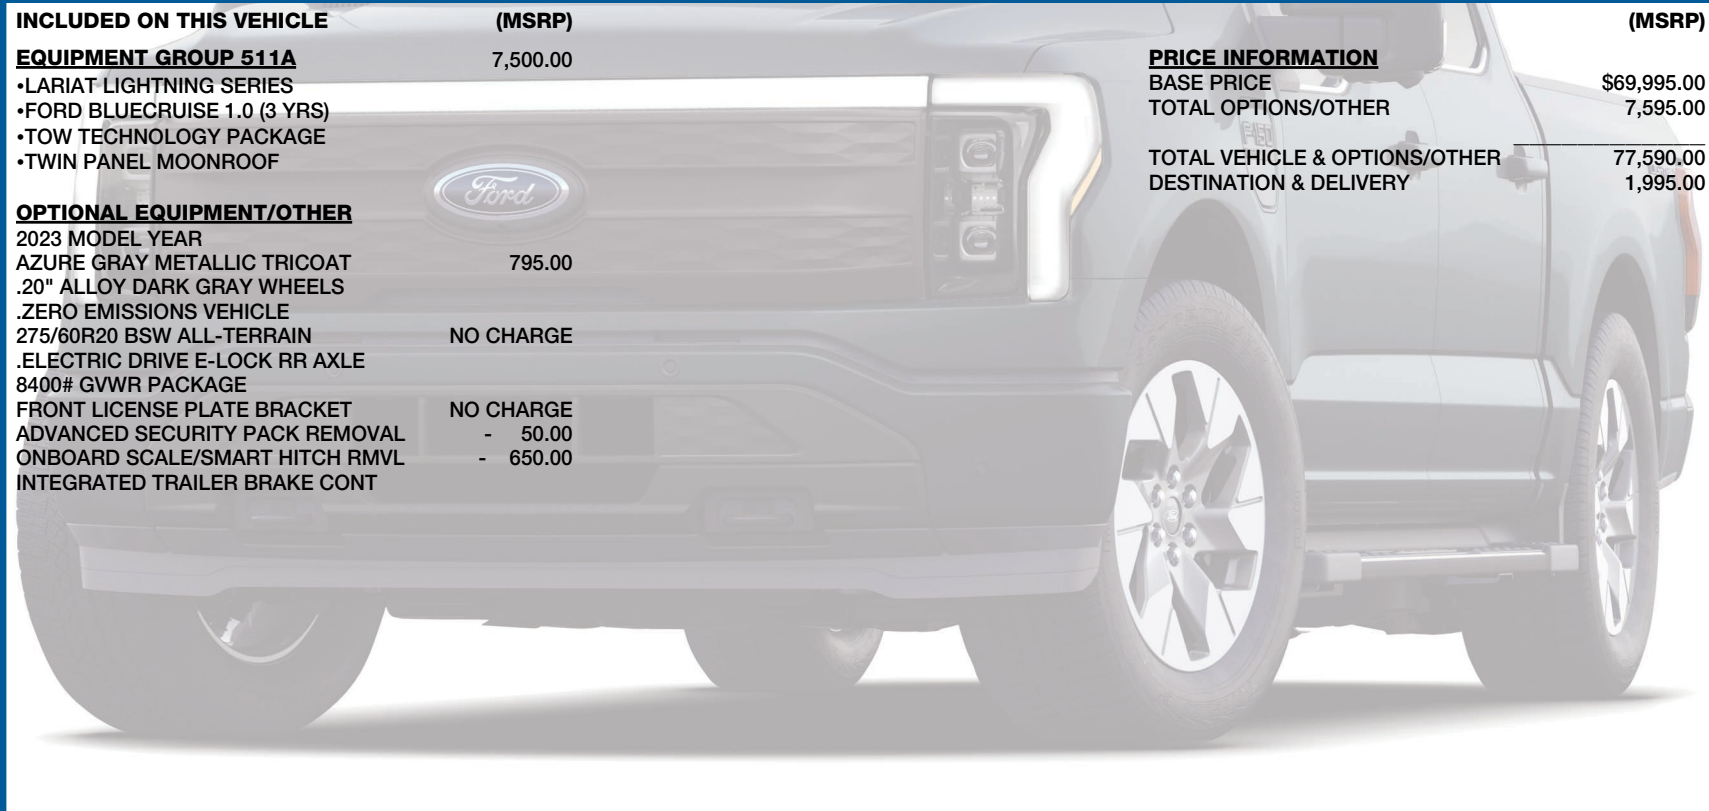

INCLUDED ON THIS VEHICLE

(MSRP)

EQUIPMENT GROUP 511A

7,500.00

- LARIAT LIGHTNING SERIES
- FORD BLUECRUISE 1.0 (3 YRS)
- TOW TECHNOLOGY PACKAGE
- TWIN PANEL MOONROOF

PRICE INFORMATION

BASE PRICE	\$69,995.00
TOTAL OPTIONS/OTHER	7,595.00
TOTAL VEHICLE & OPTIONS/OTHER	77,590.00
DESTINATION & DELIVERY	1,995.00

EPA DOT

Fuel Economy and Environment

Electric Vehicle

Fuel Economy

70 MPGe
combined city/hwy

Standard Pickup Trucks range from 12 to 70 MPGe. The best vehicle rates 132 MPGe.

You save \$3,000
in fuel costs over 5 years compared to the average new vehicle.