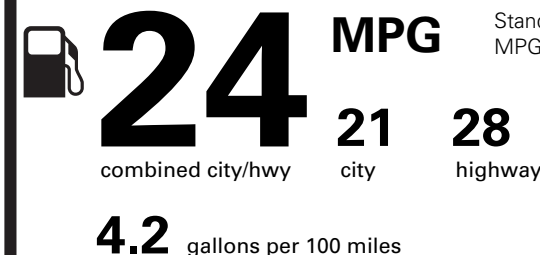

PRICE INFORMATION

BASE PRICE	\$38,670.00
TOTAL OPTIONS/OTHER	8,950.00
TOTAL VEHICLE & OPTIONS/OTHER	47,620.00
DESTINATION & DELIVERY	1,595.00

EPA DOT Fuel Economy and Environment

Gasoline Vehicle

Fuel Economy