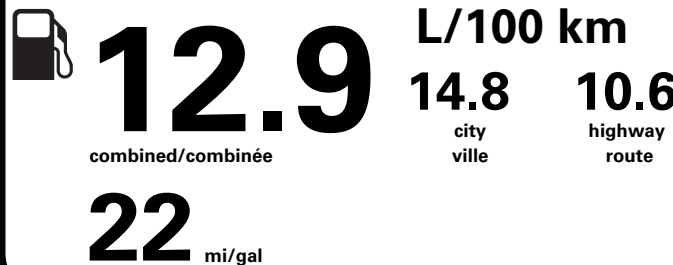

TOTAL MSRP $107,380.00

* MANUFACTURER'S SUGGESTED RETAIL PRICE = MSRP

* NOTE: THIS PRICE HAS BEEN DEVELOPED AS A GUIDE. DEALERS MAY SELL FOR LESS AND ARE NOT UNDER ANY OBLIGATION TO ACCEPT THIS SUGGESTED RETAIL PRICE.

METHOD OF TRANSP / MODE DE TRANSPORT

CONVOY

ITEM #: B7-V727 O/T 1

SPECIAL ORDER

PJ261 N RE 2X 415 000070 09 26 23

Canada

ENERGUIDE

Gasoline Vehicle
Véhicule à essence

Fuel Consumption / Consommation de carburant