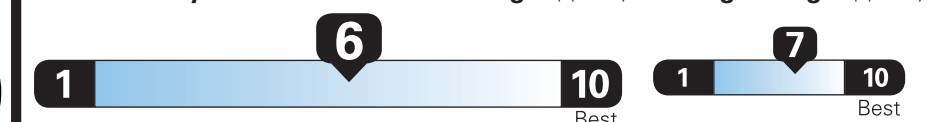

PRICE INFORMATION

BASE PRICE	\$27,035.00
TOTAL OPTIONS/OTHER	1,405.00
TOTAL VEHICLE & OPTIONS/OTHER	28,440.00
DESTINATION & DELIVERY	1,245.00

EPA DOT Fuel Economy and Environment

Gasoline Vehicle

Fuel Economy

Small SUVs range from 16 to 120 MPG. The best vehicle rates 141 MPGe.

You save \$750

in fuel costs over 5 years compared to the average new vehicle.

Annual fuel cost \$1,350

Fuel Economy & Greenhouse Gas Rating (tailpipe only) Smog Rating (tailpipe only)