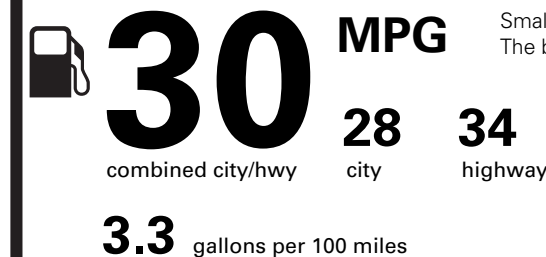

PRICE INFORMATION

BASE PRICE	\$27,035.00
TOTAL OPTIONS/OTHER	1,405.00
TOTAL VEHICLE & OPTIONS/OTHER	28,440.00
DESTINATION & DELIVERY	1,245.00

EPA DOT Fuel Economy and Environment

Gasoline Vehicle

Fuel Economy