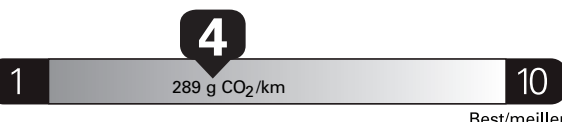

Carbon Dioxide Rating / Indice de dioxyde de carbone

Tailpipe emissions only / Émissions du tuyau d'échappement seulement