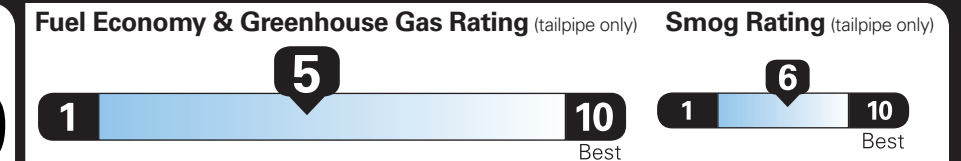

EPA DOT Fuel Economy and Environment

Gasoline Vehicle

Fuel Economy

25 MPG
combined city/hwy

22 city

29 highway

4.0 gallons per 100 miles

Small Pickup Trucks range from 18 to 37 MPG. The best vehicle rates 140 MPGe.

You spend **$1,000** more in fuel costs over 5 years compared to the average new vehicle.

Annual fuel cost **$2,150**