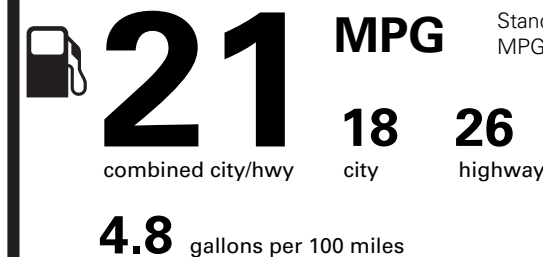

Fuel Economy

Standard SUVs range from 14 to 102 MPG. The best vehicle rates 132 MPGe.

You spend **$2,500**

more in fuel costs over 5 years compared to the average new vehicle.

Annual fuel cost **$2,100**