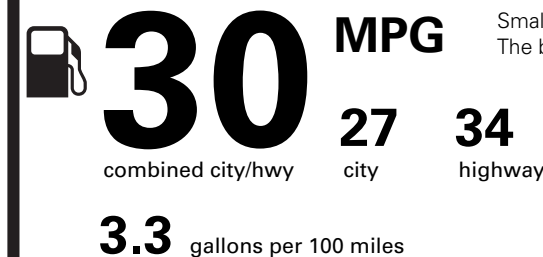

WARRANTY

- 3YR/36,000 BUMPER / BUMPER
- 5YR/60,000 POWERTRAIN
- 5YR/60,000 ROADSIDE ASSIST

INCLUDED ON THIS VEHICLE

(MSRP)

EQUIPMENT GROUP 300A

OPTIONAL EQUIPMENT/OTHER

2024 MODEL YEAR	
STAR WHITE METALLIC TRI-COAT	995.00
.18" ROCK MET PAINTED WHEEL	
.225/60R18 100H A/S BSW TIRES	
COLD WEATHER PACKAGE	995.00
.HEATED STEERING WHEEL	
.MIRROR-PWR/HTD GLASS	
.REMOTE START SYSTEM	
.HEATED FRONT ROW SEATS	
TECH PACKAGE #1	995.00
.EVASIVE STEERING ASSIST	
.CONNECTED NAV (1-YR TRIAL)	
.LANE CENTERING ASSIST	
.REAR PARKING SENSORS	
.ADAPTIVE SPEED CONTROL	
.13.2" TOUCHSCREEN	
FRONT LICENSE PLATE BRACKET	NO CHARGE

PRICE INFORMATION

BASE PRICE	$30,490.00
TOTAL OPTIONS/OTHER	2,985.00
TOTAL VEHICLE & OPTIONS/OTHER	33,475.00
DESTINATION & DELIVERY	1,495.00
TOTAL BEFORE DISCOUNTS	34,970.00
ST-LINE 1.5L/TECH PACK	- 750.00
TOTAL SAVINGS	- 750.00

(MSRP)

TOTAL MSRP $34,220.00

Whether you decide to lease or finance your vehicle, you'll find the choices that are right for you. See your dealer for details or visit www.ford.com/finance.

RD091 N RB 2X 430 011317 04 09 24

This label is affixed pursuant to the Federal Automobile Information Disclosure Act. Gasoline, License, and Title Fees, State and Local taxes are not included. Dealer installed options or accessories are not included unless listed above.

EPA DOT

Fuel Economy and Environment

Gasoline Vehicle

Fuel Economy

Small SUVs range from 14 to 123 MPG. The best vehicle rates 140 MPGe.

You save $750

in fuel costs over 5 years compared to the average new vehicle.

Annual fuel cost

$1,800