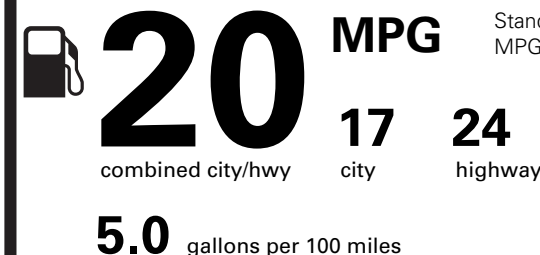

SAFETY/SECURITY

- ADVANCETRAC™ WITH RSC®
- AIRBAGS - SAFETY CANOPY®
- AIRBAGS-DRVR&PASS KNEE
- AIRBAGS-DUAL-STAGE FRONT
- AUTO HIGH BEAMS
- PERIMETER ALARM
- PERSONAL SAFETY SYSTEM™
- PRE-COLLISION ASSIST W/AEB
- TIRE PRESSURE MONITOR SYS

WARRANTY

- 4YR/50K MILE WARRANTY
- 4YR/50K PICKUPDELIVERY SVC
- 6YR/70K MI POWERTRAIN WARR

INCLUDED ON THIS VEHICLE

(MSRP)

EQUIPMENT GROUP 201A

5,450.00

- •ELEMENTS PACKAGE PLUS
- •HEATED STEERING WHEEL
- •AUTO AIR REFRESH
- •HTD/VNT DRV/PASS/2R O/B STS
- •HEATED VISIOBLADE WIPERS
- •LINCOLN CO-PILOT360 1.5 PLUS
- •ACTIVE PARK ASSIST 2.0
- •REVERSE BRAKE ASSIST
- •INTEL ADAPT CRUISE CONTROL
- •PHONE AS A KEY

OPTIONAL EQUIPMENT/OTHER

2024 MODEL YEAR	
PRISTINE WHITE MET 3C	750.00
P275/40R22 107 W-RATED TIRES	
FLOOR LINERS,FRONT & 2ND ROW	200.00
50 STATE EMISSIONS	NO CHARGE
22" HI-GLOSS EBONY WHL	
LUXURY PACKAGE	3,300.00
.REAR DOOR SUNSHADES	
.PERF POS 30-WAY ACT MOT SEATS	
.REVEL ULTIMA 3D AUDIO-28SPK	
JET PACKAGE	2,670.00
FRONT LICENSE PLATE BRACKET	NO CHARGE

DEALER INSTALLED OPTIONS

AWFL 3rd Row w/ Console (Capta)	155.00

PRICE INFORMATION

BASE PRICE	$61,535.00
TOTAL OPTIONS/OTHER	12,525.00
TOTAL VEHICLE & OPTIONS/OTHER	74,060.00
DESTINATION & DELIVERY	1,395.00

EPA DOT Fuel Economy and Environment

Gasoline Vehicle

Fuel Economy

Standard SUVs range from 13 to 102 MPG. The best vehicle rates 140 MPGe.

You spend **$3,750**

more in fuel costs over 5 years compared to the average new vehicle.

Annual fuel cost **$2,700**