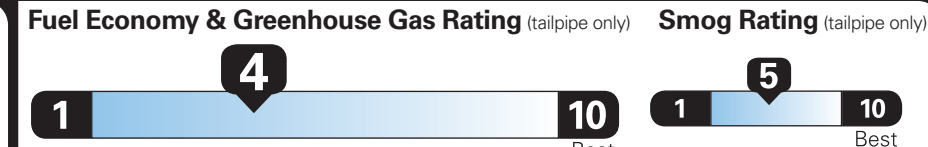

This vehicle emits 451 grams CO₂ per mile. The best emits 0 grams per mile (tailpipe only). Producing and distributing fuel also create emissions; learn more at fuelconomy.gov.

Actual results will vary for many reasons, including driving conditions and how you drive and maintain your vehicle. The average new vehicle gets 28 MPG and costs $9,750 to fuel over 5 years. Cost estimates are based on 15,000 miles per year at $3.60 per gallon. MPGe is miles per gasoline gallon equivalent. Vehicle emissions are a significant cause of climate change and smog.

fuelconomy.gov

Calculate personalized estimates and compare vehicles

Smartphone QR Code™

GOVERNMENT 5-STAR SAFETY RATINGS

Overall Vehicle Score ★★★★★

Based on the combined ratings of frontal, side and rollover. Should ONLY be compared to other vehicles of similar size and weight.

Frontal Crash Driver Passenger ★★★★★

Based on the risk of injury in a frontal impact. Should ONLY be compared to other vehicles of similar size and weight.

Side Crash Front seat Rear seat ★★★★★

Based on the risk of injury in a side impact.

Rollover Not Rated

Based on the risk of rollover in a single-vehicle crash.

Star ratings range from 1 to 5 stars (★★★★★), with 5 being the highest. Source: National Highway Traffic Safety Administration (NHTSA). www.safercar.gov or 1-888-327-4236

5LM5J7XC5RGL10024

WARNING: Operating, servicing and maintaining a passenger vehicle, pickup truck, van, or off-road vehicle can expose you to chemicals including engine exhaust, carbon monoxide, phthalates, and lead, which are known to the State of California to cause cancer and birth defects or other reproductive harm. To minimize exposure, avoid breathing exhaust, do not idle the engine except as necessary, service your vehicle in a well-ventilated area and wear gloves or wash your hands frequently when servicing your vehicle. For more information go to www.P65Warnings.ca.gov/passenger-vehicle.

SCAN OR TEXT 5LRGL10024 TO 59173

Msg & Data rates may apply. Text HELP for help

www.lincoln.com/help/privacy-terms/

Lincoln Protect™
Insist on Lincoln Protect! The only extended service plan fully backed by Lincoln and honored at every Lincoln dealership in the U.S., Canada and Mexico. See your Lincoln dealer or visit www.LincolnOwner.com

THE LINCOLN WAY™ APP
Your Dashboard of Services & Features

1. Download the Lincoln Way app* and you can:
2. Remotely start, lock and unlock your vehicle
   - Locate your vehicle and check approximate fuel range
   - Receive vehicle health alerts

The Lincoln Connect™ modem is active and sending vehicle data (e.g., diagnostics) to Lincoln. See in-vehicle Settings for connectivity options.