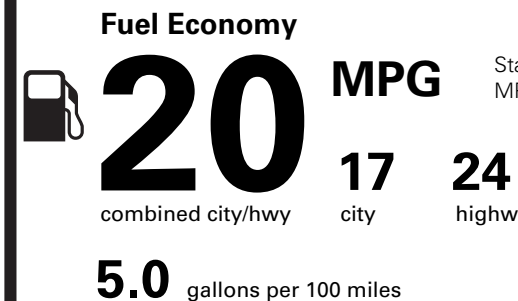

(MSRP)

EQUIPMENT GROUP 201A

- •ELEMENTS PACKAGE PLUS
- •HEATED STEERING WHEEL
- •AUTO AIR REFRESH
- •HTD/VNT DRV/PASS/2R O/B STS
- •HEATED VISIOBLADE WIPERS
- •LINCOLN CO-PILOT360 1.5 PLUS
- •ACTIVE PARK ASSIST 2.0
- •REVERSE BRAKE ASSIST
- •INTEL ADAPT CRUISE CONTROL
- •PHONE AS A KEY

5,450.00

OPTIONAL EQUIPMENT/OTHER

- P275/40R22 107 W-RATED TIRES
- FLOOR LINERS,FRONT & 2ND ROW
- 50 STATE EMISSIONS
- 22" HI-GLOSS EBONY WHL
- LUXURY PACKAGE
- .REAR DOOR SUNSHADES
- .PERF POS 30-WAY ACT MOT SEATS
- .REVEL ULTIMA 3D AUDIO-28SPK
- FULL REAR CONSOLE
- CARGO AREA COVER
- JET PACKAGE
- FRONT LICENSE PLATE BRACKET

200.00
NO CHARGE
3,300.00
NO CHARGE
75.00
2,670.00
NO CHARGE

PRICE INFORMATION

BASE PRICE	$61,535.00
TOTAL OPTIONS/OTHER	11,695.00
TOTAL VEHICLE & OPTIONS/OTHER	73,230.00
DESTINATION & DELIVERY	1,395.00

(MSRP)

RAMP ONE	CT06	CONVOY	LINCOLN AUTOMOTIVE FINANCIAL SERVICES Whether you decide to lease or finance your vehicle, you'll find the choices that are right for you. See your Lincoln Dealer for details or visit www.lincolnafs.com.	TOTAL MSRP $74,625.00
RAMP TWO	ITEM #: 22-Z300 O/T 2			
This label is affixed pursuant to the Federal Automobile Information Disclosure Act. Gasoline, License, and Title Fees, State and Local taxes are not included. Dealer installed options or accessories are not included unless listed above.			RC211 N RD 2X 430 000099 03 21 24	

EPA DOT Fuel Economy and Environment

Gasoline Vehicle

Standard SUVs range from 13 to 102 MPG. The best vehicle rates 140 MPGe.

You spend $3,750

more in fuel costs over 5 years compared to the average new vehicle.

Annual fuel cost $2,700