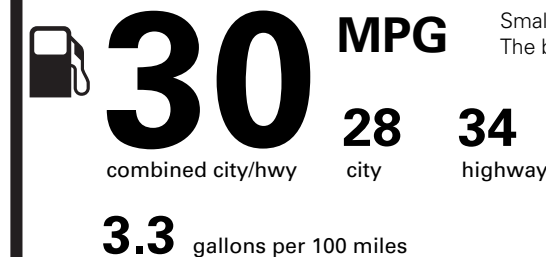

Fuel Economy

Small SUVs range from 16 to 120 MPG. The best vehicle rates 141 MPGe.

You save $750

in fuel costs over 5 years compared to the average new vehicle.

Annual fuel cost $1,350