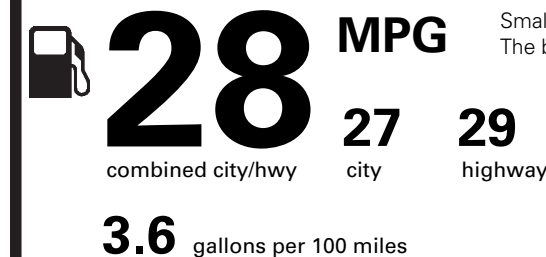

NO CHARGE
NO CHARGE

PRICE INFORMATION

BASE PRICE	\$23,560.00
TOTAL OPTIONS/OTHER	395.00
TOTAL VEHICLE & OPTIONS/OTHER	23,955.00
DESTINATION & DELIVERY	1,245.00

EPA DOT Fuel Economy and Environment

Gasoline Vehicle

Fuel Economy

Small SUVs range from 16 to 120 MPG. The best vehicle rates 141 MPGe.

You save
\$250

in fuel costs over 5 years compared to the average new vehicle.

Annual fuel cost
\$1,450

Fuel Economy & Greenhouse Gas Rating (tailpipe only) Smog Rating (tailpipe only)