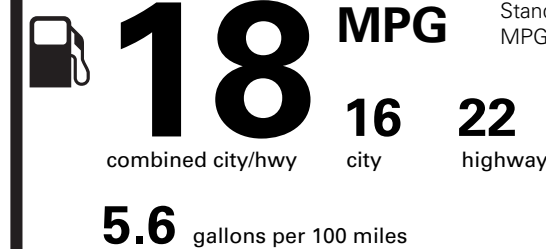

PRICE INFORMATION

BASE PRICE	\$95,325.00
TOTAL OPTIONS/OTHER	11,105.00
TOTAL VEHICLE & OPTIONS/OTHER	106,430.00
DESTINATION & DELIVERY	1,995.00

(MSRP)

EPA DOT Fuel Economy and Environment

Gasoline Vehicle

Fuel Economy

Standard SUVs range from 13 to 102 MPG. The best vehicle rates 140 MPGe.

You spend **\$5,250** more in fuel costs over 5 years compared to the average new vehicle.

Annual fuel cost **\$3,000**