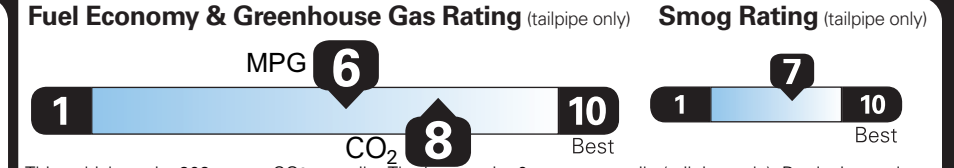

SPECIAL ORDER
PA101 N RD 2X 335 000371 01 10 23

EPA DOT Fuel Economy and Environment

Plug-In Hybrid Vehicle Electricity-Gasoline

Fuel Economy Standard SUVs range from 14 to 102 MPG. The best vehicle rates 132 MPGe.

Electricity + Gasoline
Charge Time: 3.5 hours (240V)
56 MPGe
0.0 gallons per 100 miles
60 kW-hrs per 100 miles

Gasoline Only
23 MPG
4.3 gallons per 100 miles

You save \$0

in fuel costs over 5 years compared to the average new vehicle.

Annual fuel cost \$1,600

Actual results will vary for many reasons, including driving conditions and how you drive and maintain your vehicle. The average new vehicle gets 28 MPG and costs \$8,000 to fuel over 5 years. Cost estimates are based on 15,000 miles per year at \$2.95 per gallon and \$14 per kW-hr. This is a dual fueled automobile. MPGe is miles per gasoline gallon equivalent. Vehicle emissions are a significant cause of climate change and smog.