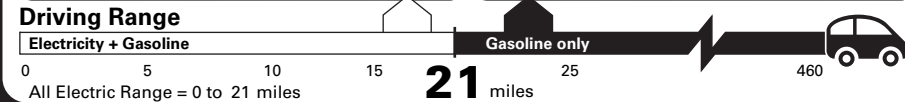

EPA DOT Fuel Economy and Environment

Plug-In Hybrid Vehicle Electricity-Gasoline

Fuel Economy Standard SUVs range from 14 to 102 MPG. The best vehicle rates 132 MPGe.

Electricity + Gasoline
Charge Time: 3.5 hours (240V)
56 MPGe
0.0 gallons per 100 miles
60 kW-hrs per 100 miles

Gasoline Only
23 MPG
4.3 gallons per 100 miles

You save $0

in fuel costs over 5 years compared to the average new vehicle.

Annual fuel cost $1,600