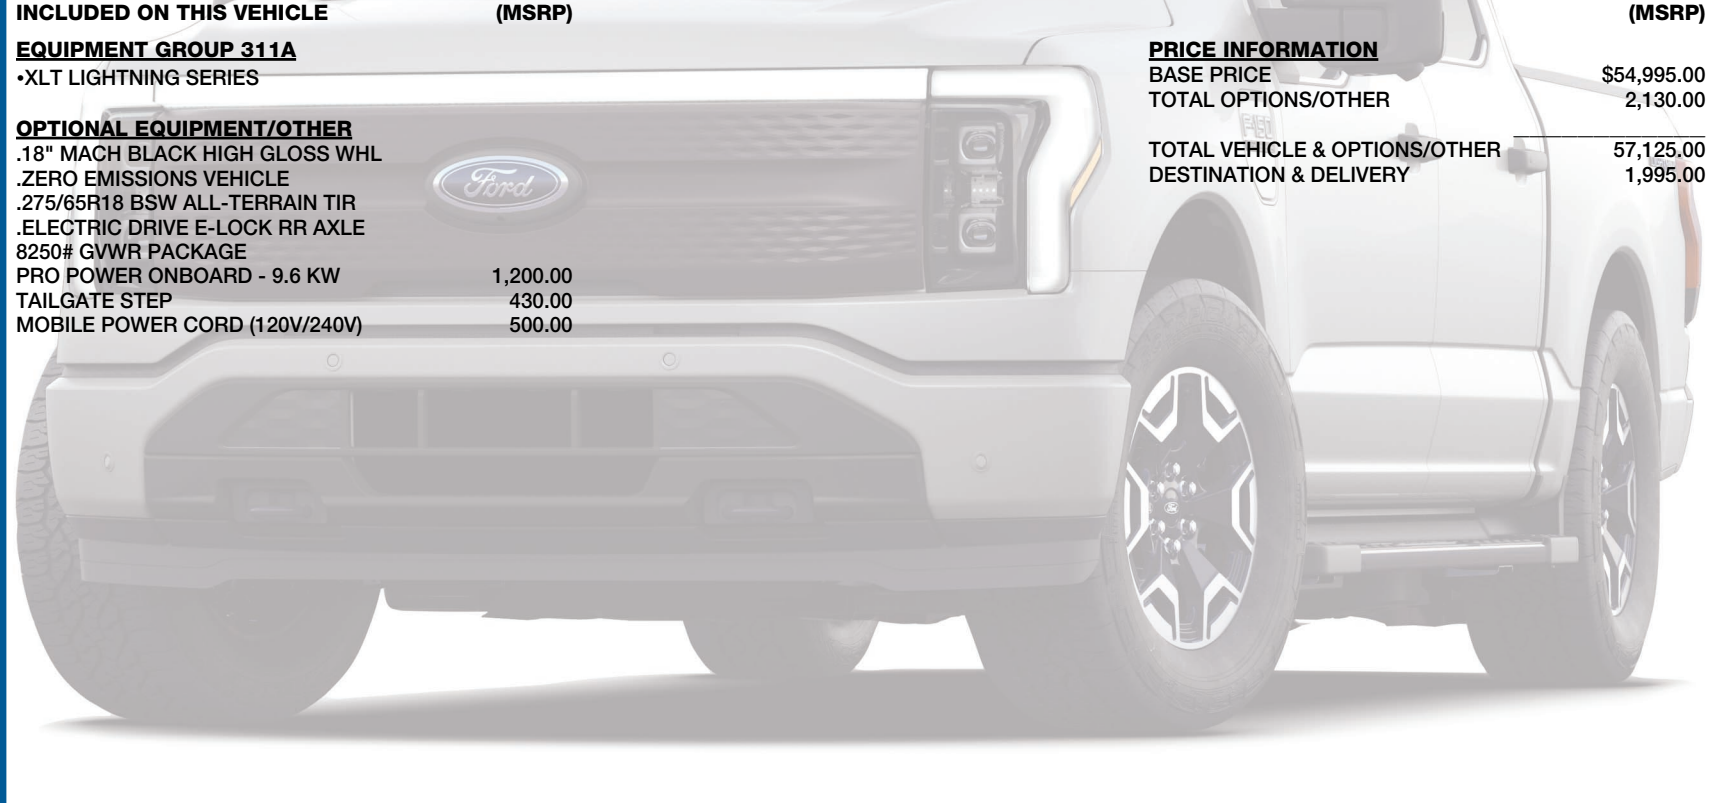

FUNCTIONAL

- 360-DEGREE CAMERA
- BLIS W/CROSS-TRAFFIC ALERT
- CLASS IV TRAILER HITCH
- FORDPASS CONNECT™ 4G HOTSPOT TELEMATICS MODEM
- FORWARD SENSING SYSTEM
- LANE-KEEPING SYSTEM
- POST-COLLISION BRAKING
- PRE-COLLISION ASSIST W/AEB
- REVERSE BRAKE ASSIST
- REVERSE SENSING AND REAR VIEW CAMERA
- SECURICODE, KEYLESS ENTRY
- SIRIUSXM® W/360L- NA AK&HI
- SYNC®4 W/EVR & 12" SCREEN

SAFETY/SECURITY

- ADVANCETRAC™ WITH RSC®
- AIRBAGS - FRONT SEAT MOUNTED SIDE IMPACT
- AIRBAGS - SAFETY CANOPY®
- LED CTR HIGH MNT STOP LAMP
- PERIMETER ALARM
- SOS POST-CRASH ALERT SYSTM™

WARRANTY

- 3YR/36,000 BUMPER / BUMPER
- 5YR/60,000 POWERTRAIN
- 5YR/60,000 ROADSIDE ASSIST
- 5YR/60,000 SAFETY RESTRAINT SYS
- 8YR/100,000 ELECTRIC VEHICLE COMPONENTS

INCLUDED ON THIS VEHICLE

(MSRP)

EQUIPMENT GROUP 311A

- •XLT LIGHTNING SERIES

OPTIONAL EQUIPMENT/OTHER

- .18" MACH BLACK HIGH GLOSS WHL
- .ZERO EMISSIONS VEHICLE
- .275/65R18 BSW ALL-TERRAIN TIR
- .ELECTRIC DRIVE E-LOCK RR AXLE
- 8250# GVWR PACKAGE
- PRO POWER ONBOARD - 9.6 KW 1,200.00
- TAILGATE STEP 430.00
- MOBILE POWER CORD (120V/240V) 500.00

PRICE INFORMATION

BASE PRICE	$54,995.00
TOTAL OPTIONS/OTHER	2,130.00
TOTAL VEHICLE & OPTIONS/OTHER	57,125.00
DESTINATION & DELIVERY	1,995.00

EPA DOT

Fuel Economy and Environment

Electric Vehicle

Fuel Economy

68

MPGe

Standard Pickup Trucks range from 12 to 70 MPGe. The best vehicle rates 132 MPGe.

You save
$2,750

in fuel costs over 5 years compared to the average new vehicle.

76 61 49

combined city/hwy city highway kW-hrs per 100 miles

Driving Range

When fully fueled, vehicle can travel about...

Charge Time: 11.9 hours (240V)

Annual fuel cost

$1,050