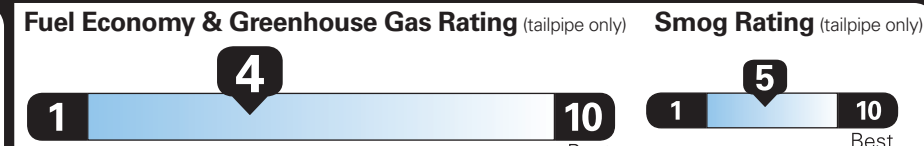

This vehicle emits 451 grams CO2 per mile. The best emits 0 grams per mile (tailpipe only). Producing and distributing fuel also create emissions; learn more at fueleconomy.gov.

Actual results will vary for many reasons, including driving conditions and how you drive and maintain your vehicle. The average new vehicle gets 28 MPG and costs $9,750 to fuel over 5 years. Cost estimates are based on 15,000 miles per year at $3.60 per gallon. MPGe is miles per gasoline gallon equivalent. Vehicle emissions are a significant cause of climate change and smog.

fueleconomy.gov

Calculate personalized estimates and compare vehicles

Smartphone QR Code

GOVERNMENT 5-STAR SAFETY RATINGS

Overall Vehicle Score ★★★★★

Based on the combined ratings of frontal, side and rollover. Should ONLY be compared to other vehicles of similar size and weight.

Frontal Crash Driver Passenger ★★★★★

Based on the risk of injury in a frontal impact. Should ONLY be compared to other vehicles of similar size and weight.

Side Crash Front seat Rear seat ★★★★★

Based on the risk of injury in a side impact.

Rollover Not Rated

Based on the risk of rollover in a single-vehicle crash.

Star ratings range from 1 to 5 stars (★★★★★), with 5 being the highest. Source: National Highway Traffic Safety Administration (NHTSA). www.safercar.gov or 1-888-327-4236

THE LINCOLN WAY™ APP

Your Dashboard of Services & Features

- Download the Lincoln Way app* and you can:
  • Remotely start, lock and unlock your vehicle
  • Locate your vehicle and check approximate fuel range
  • Receive vehicle health alerts

The Lincoln Connect™ modem is active and sending vehicle data (e.g., diagnostics) to Lincoln. See in-vehicle Settings for connectivity options.

Lincoln Protect®

Insist on Lincoln Protect! The only extended service plan fully backed by Lincoln and honored at every Lincoln dealership in the U.S., Canada and Mexico. See your Lincoln dealer or visit www.LincolnOwner.com

WARNING: Operating, servicing and maintaining a passenger vehicle, pickup truck, van, or off-road vehicle can expose you to chemicals including engine exhaust, carbon monoxide, phthalates, and lead, which are known to the State of California to cause cancer and birth defects or other reproductive harm. To minimize exposure, avoid breathing exhaust, do not idle the engine except as necessary, service your vehicle in a well-ventilated area and wear gloves or wash your hands frequently when servicing your vehicle. For more information go to www.P65Warnings.ca.gov/passenger-vehicle.

SCAN OR TEXT 5LRGL10707 TO 59173

Msg & Data rates may apply. Text HELP for help

www.lincoln.com/help/privacy-terms/

Table with 2 columns: RAMP ONE, RAMP TWO. Rows include CA37, CONVOY, ITEM #: 63-7003 O/T 2

TOTAL MSRP $74,225.00

LINCOLN AUTOMOTIVE FINANCIAL SERVICES

Whether you decide to lease or finance your vehicle, you'll find the choices that are right for you. See your Lincoln Dealer for details or visit www.lincolnafn.com.