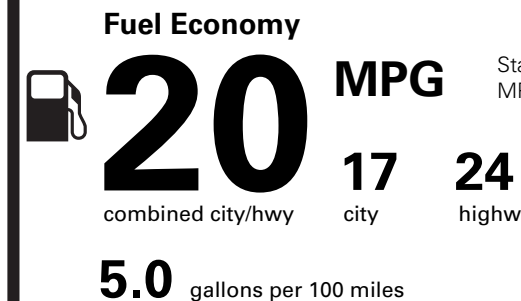

SAFETY/SECURITY

- ADVANCETRAC™ WITH RSC®
  • AIRBAGS - SAFETY CANOPY®
  • AIRBAGS-DRVR&PASS KNEE
  • AIRBAGS-DUAL-STAGE FRONT
  • AUTO HIGH BEAMS
  • PERIMETER ALARM
  • PERSONAL SAFETY SYSTEM™
  • PRE-COLLISION ASSIST W/AEB
  • TIRE PRESSURE MONITOR SYS

WARRANTY

- 4YR/50K MILE WARRANTY
  • 4YR/50K PICKUPDELIVERY SVC
  • 6YR/70K MI POWERTRAIN WARR

INCLUDED ON THIS VEHICLE

(MSRP)

EQUIPMENT GROUP 201A

5,450.00

- •ELEMENTS PACKAGE PLUS
  •HEATED STEERING WHEEL
  •AUTO AIR REFRESH
  •HTD/VNT DRV/PASS/2R O/B STS
  •HEATED VISIOBLADE WIPERS
  •LINCOLN CO-PILOT360 1.5 PLUS
  •ACTIVE PARK ASSIST 2.0
  •REVERSE BRAKE ASSIST
  •INTEL ADAPT CRUISE CONTROL
  •PHONE AS A KEY

OPTIONAL EQUIPMENT/OTHER

- 2024 MODEL YEAR
  FLIGHT BLUE MET CC 750.00
  P275/40R22 107 W-RATED TIRES
  50 STATE EMISSIONS NO CHARGE
  CLASS IV TRAILER TOW PACKAGE 500.00
  .BLIND SPOT W/ TRLR CVR
  22" BMA W/MAGNETIC PNTD PKTS 1,295.00
  LUXURY PACKAGE 3,300.00
  .REAR DOOR SUNSHADES
  .PERF POS 30-WAY ACT MOT SEATS
  .REVEL ULTIMA 3D AUDIO-28SPK
  FRONT LICENSE PLATE BRACKET NO CHARGE

PRICE INFORMATION

Table with 2 columns: Description, (MSRP). Rows include BASE PRICE ($61,535.00), TOTAL OPTIONS/OTHER (11,295.00), TOTAL VEHICLE & OPTIONS/OTHER (72,830.00), DESTINATION & DELIVERY (1,395.00).

EPA DOT Fuel Economy and Environment

Gasoline Vehicle

Standard SUVs range from 13 to 102 MPG. The best vehicle rates 140 MPGe.

You spend $3,750

more in fuel costs over 5 years compared to the average new vehicle.

Annual fuel cost $2,700