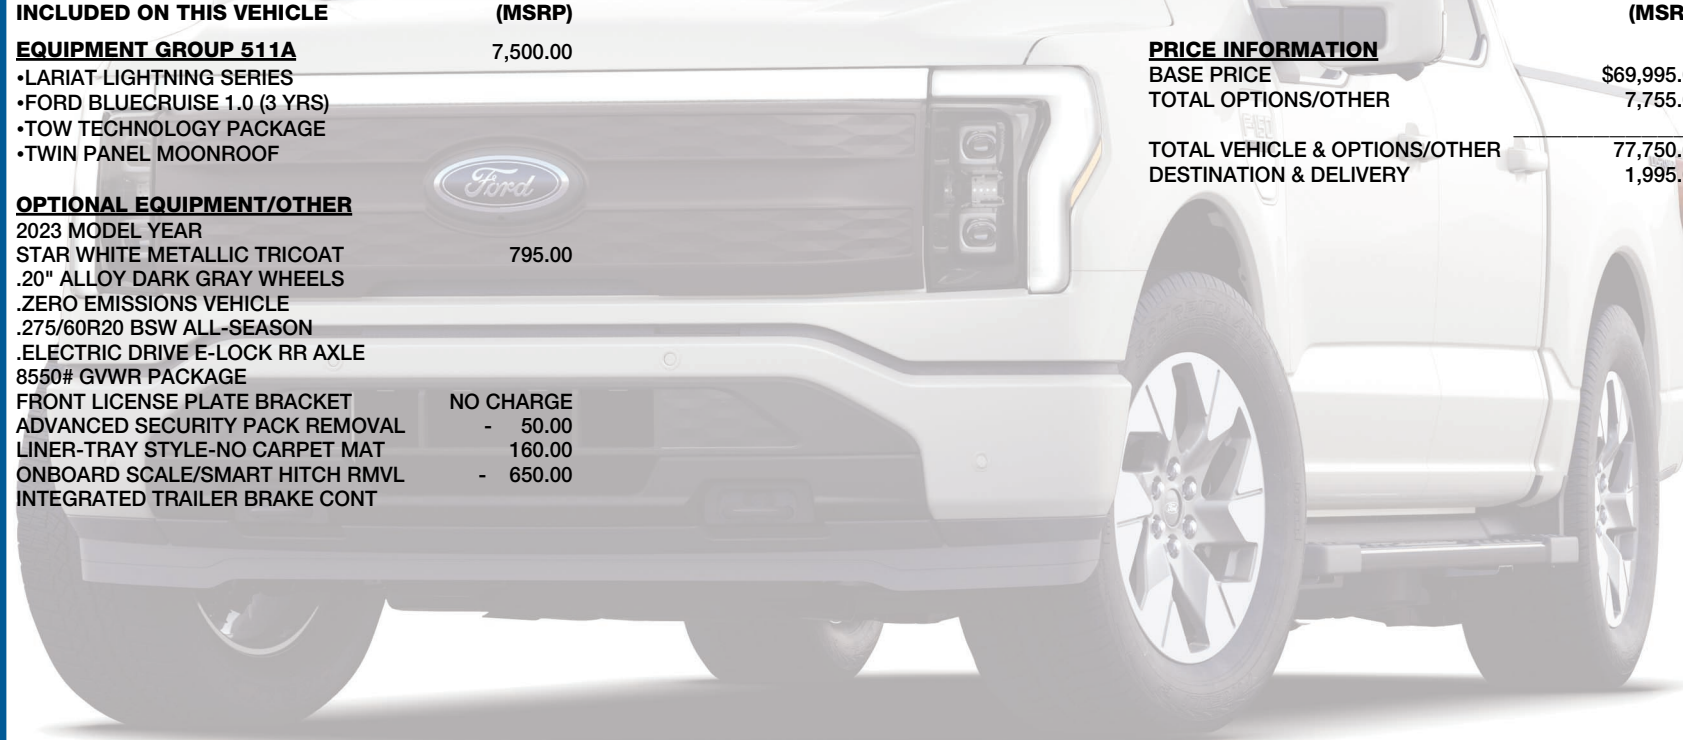

ford.com

VEHICLE DESCRIPTION

F-150 LIGHTNING

PW G47473

2023 F-150 4X4 SUPERCREW
145" WHEELBASE
DUAL EMOTOR-EXTND RANGE BAT
SINGLE-SPEED TRANSMISSION

EXTERIOR
STAR WHITE METALLIC TRICOAT
INTERIOR
BLACK LTHR TRIM BUCKET SEAT

INCLUDED ON THIS VEHICLE

(MSRP)

EQUIPMENT GROUP 511A

7,500.00

- LARIAT LIGHTNING SERIES
- FORD BLUECRUISE 1.0 (3 YRS)
- TOW TECHNOLOGY PACKAGE
- TWIN PANEL MOONROOF

PRICE INFORMATION

BASE PRICE	\$69,995.00
TOTAL OPTIONS/OTHER	7,755.00
TOTAL VEHICLE & OPTIONS/OTHER	77,750.00
DESTINATION & DELIVERY	1,995.00

EPA DOT

Fuel Economy and Environment

Electric Vehicle

Fuel Economy

70 MPGe
combined city/hwy

Standard Pickup Trucks range from 12 to 70 MPGe. The best vehicle rates 132 MPGe.

You save \$3,000
in fuel costs over 5 years compared to the average new vehicle.