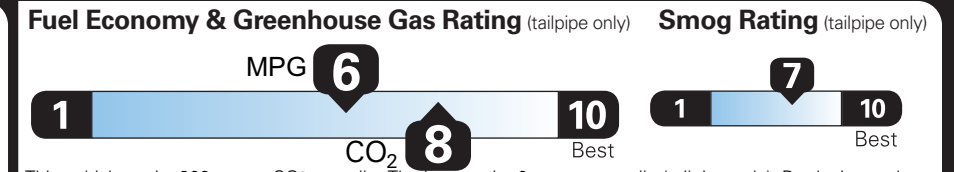

**SPECIAL ORDER**  
PA101 N RD 2X 335 000371 01 10 23

**EPA DOT Fuel Economy and Environment**

Plug-In Hybrid Vehicle Electricity-Gasoline

Fuel Economy Standard SUVs range from 14 to 102 MPG. The best vehicle rates 132 MPGe.

**You save \$0**

**in fuel costs over 5 years** compared to the average new vehicle.

**Annual fuel cost \$1,600**

Actual results will vary for many reasons, including driving conditions and how you drive and maintain your vehicle. The average new vehicle gets 28 MPG and costs \$8,000 to fuel over 5 years. Cost estimates are based on 15,000 miles per year at \$2.95 per gallon and \$14 per kW-hr. This is a dual fueled automobile. MPGe is miles per gasoline gallon equivalent. Vehicle emissions are a significant cause of climate change and smog.