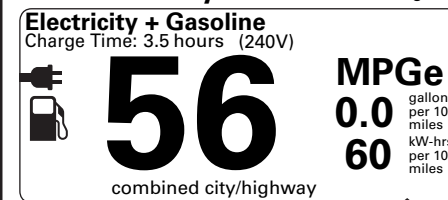

RAMP ONE	CH7L	CONVOY
RAMP TWO	ITEM #: 67-J201 O/T 1	
This label is affixed pursuant to the Federal Automobile Information Disclosure Act. Gasoline, License, and Title Fees, State and Local taxes are not included. Dealer installed options or accessories are not included unless listed above.		

**SPECIAL ORDER**  
PA101 N RD 2X 335 000371 01 10 23

**EPA DOT Fuel Economy and Environment**

Plug-In Hybrid Vehicle Electricity-Gasoline

Fuel Economy Standard SUVs range from 14 to 102 MPG. The best vehicle rates 132 MPGe.