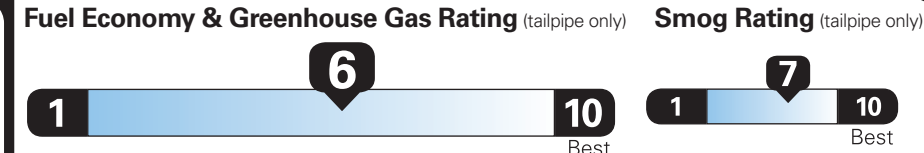

This vehicle emits 317 grams CO2 per mile. The best emits 0 grams per mile (tailpipe only). Producing and distributing fuel also create emissions; learn more at fueleconomy.gov.

Actual results will vary for many reasons, including driving conditions and how you drive and maintain your vehicle. The average new vehicle gets 28 MPG and costs $9,750 to fuel over 5 years. Cost estimates are based on 15,000 miles per year at $3.60 per gallon. MPGe is miles per gasoline gallon equivalent. Vehicle emissions are a significant cause of climate change and smog.

fueleconomy.gov

Calculate personalized estimates and compare vehicles

Smartphone QR Code

GOVERNMENT 5-STAR SAFETY RATINGS

Overall Vehicle Score ★★★★★

Based on the combined ratings of frontal, side and rollover. Should ONLY be compared to other vehicles of similar size and weight.

Frontal Crash Driver Passenger ★★★★★

Based on the risk of injury in a frontal impact. Should ONLY be compared to other vehicles of similar size and weight.

Side Crash Front seat Rear seat ★★★★★

Based on the risk of injury in a side impact.

Rollover ★★★★★

Based on the risk of rollover in a single-vehicle crash.

Star ratings range from 1 to 5 stars (★★★★★), with 5 being the highest. Source: National Highway Traffic Safety Administration (NHTSA). www.safercar.gov or 1-888-327-4236

FordPass Connect™

Download the FordPass™ app* and you can:

- Access Vehicle Control Features
  Remotely start, lock and unlock your vehicle.
  Locate your vehicle and check approximate fuel range.
  Receive vehicle health alerts.

- Activate 4G LTE Wi-Fi Hotspot
  New vehicles include a 3-month or 3GB data (whichever comes first) Wi-Fi trial.
  Connect up to ten Wi-Fi-equipped devices.

The FordPass Connect™ modem is active and sending vehicle data (e.g., diagnostics) to Ford. See in-vehicle Settings for connectivity options.

Insist on Ford Protect! The only extended service plan fully backed by Ford and honored at every Ford dealership in the U.S., Canada and Mexico. See your Ford dealer or visit www.FordOwner.com.

WARNING: Operating, servicing and maintaining a passenger vehicle, pickup truck, van, or off-road vehicle can expose you to chemicals including engine exhaust, carbon monoxide, phthalates, and lead, which are known to the State of California to cause cancer and birth defects or other reproductive harm. To minimize exposure, avoid breathing exhaust, do not idle the engine except as necessary, service your vehicle in a well-ventilated area and wear gloves or wash your hands frequently when servicing your vehicle. For more information go to www.P65Warnings.ca.gov/passenger-vehicle.

SCAN OR TEXT 1FRUA54557 TO 48028

Msg & Data rates may apply. Text HELP for help

www.ford.com/help/privacy-terms/