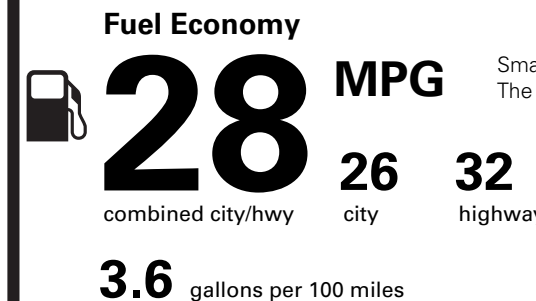

EPA DOT Fuel Economy and Environment

Gasoline Vehicle

Small SUVs range from 14 to 123 MPG. The best vehicle rates 140 MPGe.

You save $0 in fuel costs over 5 years compared to the average new vehicle.

Annual fuel cost $1,950