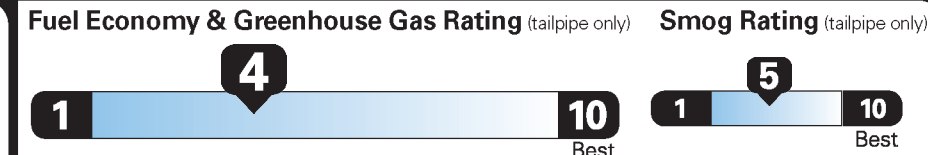

SAFETY/SECURITY

- ADVANCETRAC WITH RSC
- AIRBAGS - SAFETY CANOPY
- AUTO HIGH BEAMS
- BLIND SPOT DETECTION W/CTA
- DRIVER/PASS KNEE AIR BAGS
- DUAL STAGE FRONT AIRBAGS
- PERIMETER ALARM
- PERSONAL SAFETY SYSTEM™
- PRE-COLLISION ASSIST W/AEB
- TIRE PRESSURE MONITOR SYS

WARRANTY

- 4YR/50K MILE WARRANTY
- 4YR/50K PICKUPDELIVERY SVC
- 6YR/70K MI POWERTRAIN WARR

INCLUDED ON THIS VEHICLE

1. **EQUIPMENT GROUP 201A** (MSRP) 4,930.00
2. •ELEMENTS PACKAGE PLUS
   - •LINCOLN CO-PILOT 360 PLUS PKG
   - •PANORAMIC VISTA ROOF W/PWR SH

OPTIONAL EQUIPMENT/OTHER

1. 2020 MODEL YEAR
   RED CARPET METALLIC TINTED CC (MSRP) 695.00
2. .20" MACH MAGNETIC PAINT WHEEL
   .P255/55R20 A/S TIRES
3. 50 STATE EMISSIONS NO CHARGE
4. CLASS IV TRAILER TOW PACKAGE 500.00
5. CONVENIENCE PACKAGE 2,200.00
6. LUXURY PACKAGE 3,300.00
7. 2ND ROW BENCH SEAT NO CHARGE
8. FRONT LICENSE PLATE BRACKET NO CHARGE

PRICE INFORMATION

BASE PRICE	58,700.00
TOTAL OPTIONS/OTHER	11,625.00
TOTAL VEHICLE & OPTIONS/OTHER	70,325.00
DESTINATION & DELIVERY	1,095.00
TOTAL BEFORE DISCOUNTS	71,420.00
EQUIPMENT GROUP SAVINGS	- 500.00

EPA DOT Fuel Economy and Environment

Gasoline Vehicle

Fuel Economy

20 MPG combined city/hwy

17 city

24 highway

5.0 gallons per 100 miles

Standard SUVs range from 13 to 101 MPG. The best vehicle rates 136 MPGe.

You spend **$2,500**

more in fuel costs over 5 years compared to the average new vehicle.

Annual fuel cost **$2,000**

This vehicle emits 451 grams CO₂ per mile. The best emits 0 grams per mile (tailpipe only). Producing and distributing fuel also create emissions; learn more at fueleconomy.gov.

Actual results will vary for many reasons, including driving conditions and how you drive and maintain your vehicle. The average new vehicle gets 27 MPG and costs $7,500 to fuel over 5 years. Cost estimates are based on 15,000 miles per year at $2.70 per gallon. MPGe is miles per gasoline gallon equivalent. Vehicle emissions are a significant cause of climate change and smog.

fueleconomy.gov

Calculate personalized estimates and compare vehicles

GOVERNMENT 5-STAR SAFETY RATINGS

Overall Vehicle Score Not Rated

Based on the combined ratings of frontal, side and rollover. Should ONLY be compared to other vehicles of similar size and weight.

Frontal Crash Driver Passenger Not Rated Not Rated

Based on the risk of injury in a frontal impact. Should ONLY be compared to other vehicles of similar size and weight.

Side Crash Front seat Rear seat Not Rated Not Rated

Based on the risk of injury in a side impact.

Rollover Not Rated

Based on the risk of rollover in a single-vehicle crash.

Star ratings range from 1 to 5 stars (★★★★★), with 5 being the highest. Source: National Highway Traffic Safety Administration (NHTSA). www.safercar.gov or 1-888-327-4236

THE LINCOLN WAY™ APP

Your Dashboard of Services & Features

1. Download the Lincoln Way app* and you can:
2. Remotely start, lock and unlock your vehicle
   - Locate your vehicle and check approximate fuel range
   - Receive vehicle health alerts

The Lincoln Connect™ modem is active and sending vehicle data (e.g., diagnostics) to Lincoln. See in-vehicle Settings for connectivity options.

Lincoln Protect™

Insist on Lincoln Protect! The only extended service plan fully backed by Lincoln and honored at every Lincoln dealership in the U.S., Canada and Mexico. See your Lincoln dealer or visit www.LincolnOwner.com

WARNING: Operating, servicing and maintaining a passenger vehicle, pickup truck, van, or off-road vehicle can expose you to chemicals including engine exhaust, carbon monoxide, phthalates, and lead, which are known to the State of California to cause cancer and birth defects or other reproductive harm. To minimize exposure, avoid breathing exhaust, do not idle the engine except as necessary, service your vehicle in a well-ventilated area and wear gloves or wash your hands frequently when servicing your vehicle. For more information go to www.P65Warnings.ca.gov/passenger-vehicle.

SCAN OR TEXT 5LL6L28372 TO 59173

Msg & Data rates may apply. Text HELP for help

www.lincoln.com/help/privacy-terms/