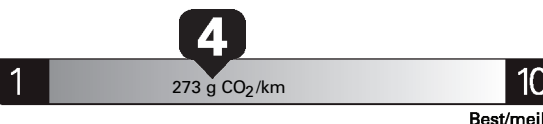

Carbon Dioxide Rating / Indice de dioxyde de carbone