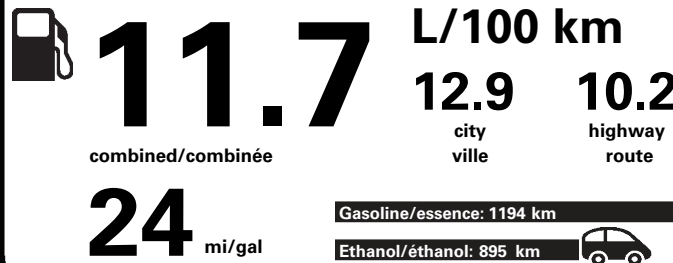

JH092 N REC2X 835 000434 08 09 18

E85 Gasoline-Ethanol Vehicle
Véhicule à essence-éthanol

Fuel Consumption / Consommation de carburant

Annual fuel COST
for an annual distance of 20,000 km, and an average fuel price of \$0.98 per litre